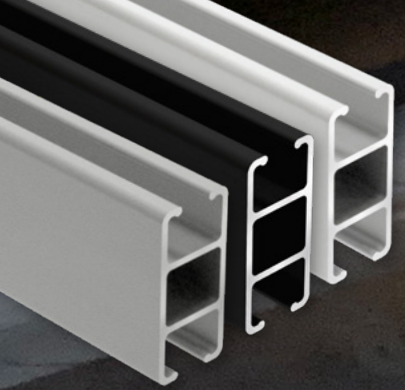

R

THE CORE

BLACK

THE CORE

WHITE

THE CORE

SILVER

The Core. Seven magnificent Curtain Tracks by Renaissance.  
All available in premium White, Silver & Black finishes.

THE CORE

Principal  
H-Section

 RENAISSANCE

 THE CORE

Professional  
Large Curved

 RENAISSANCE

THE CORE

Motiva Flat

RENAISSANCE

THE CORE

Motiva Round  
Corded

RENAISSANCE

THE CORE

Motiva Round  
Uncorded

RENAISSANCE

THE CORE

Heavy Duty  
H-Section

RENAISSANCE

THE CORE

**Fits Flush to the Ceiling**  
Brackets are hidden behind

Silent Glide