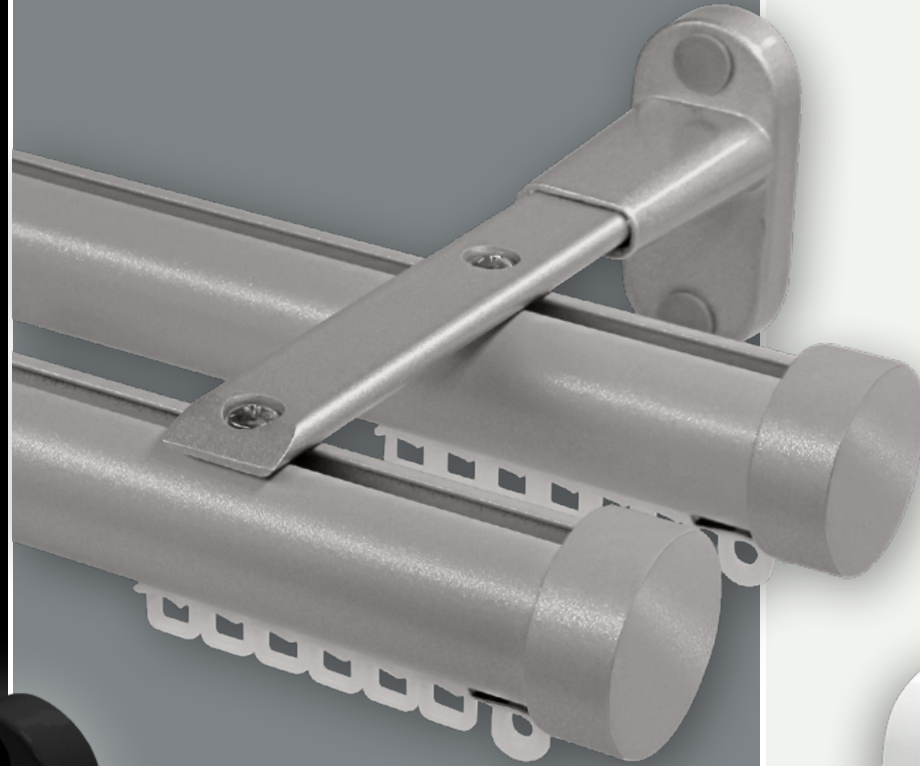

R

THE CORE

BLACK

THE CORE

WHITE

THE CORE

SILVER

The Core. Seven magnificent Curtain Tracks by Renaissance.  
All available in premium White, Silver & Black finishes.

Principal  
H-Section

Professional  
Large Curved

Motiva Flat

Motiva Round  
Corded

Motiva Round  
Uncorded

Heavy Duty  
H-Section

Silent Glide

RENAISSANCE

RENAISSANCE

THE CORE

Motiva Round  
Corded

RENAISSANCE

THE CORE

Motiva Round  
Uncorded

RENAISSANCE

THE CORE

Heavy Duty  
H-Section

RENAISSANCE

THE CORE

**Fits Flush to the Ceiling**  
Brackets are hidden behind

Silent Glide