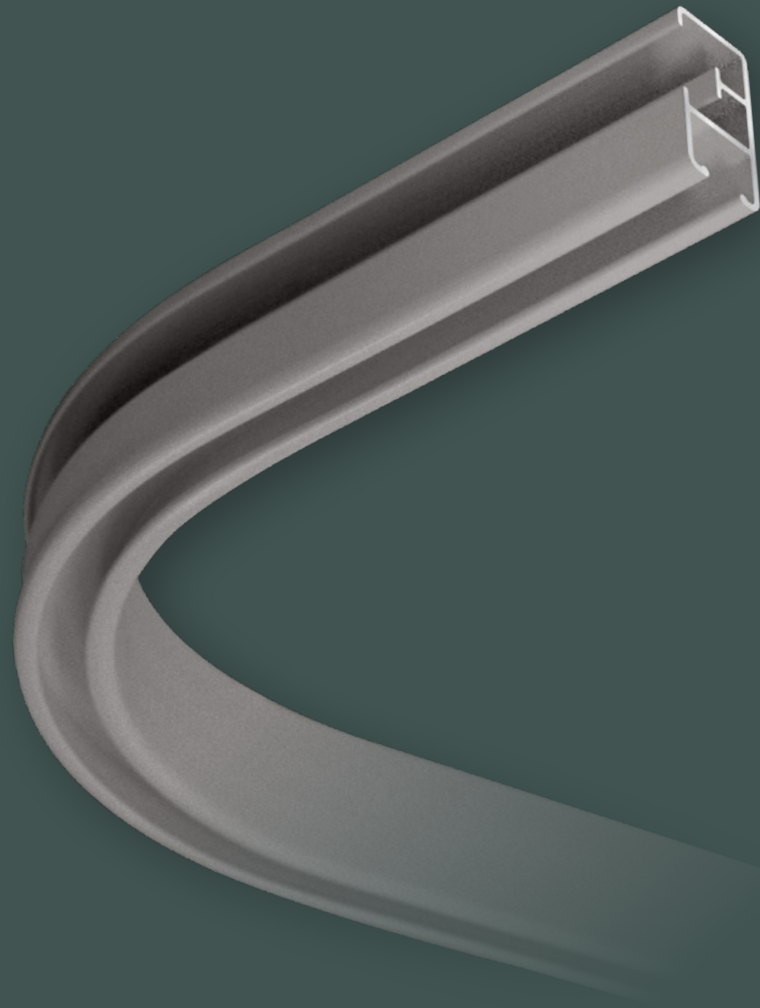

R

THE CORE

BLACK

THE CORE

WHITE

THE CORE

SILVER

The Core. Seven magnificent Curtain Tracks by Renaissance.  
All available in premium White, Silver & Black finishes.

RENAISSANCE

THE CORE

Motiva Round  
Corded

RENAISSANCE

THE CORE

Motiva Round  
Uncorded

RENAISSANCE

THE CORE

Heavy Duty  
H-Section

RENAISSANCE

THE CORE

**Fits Flush to the Ceiling**  
Brackets are hidden behind

Silent Glide