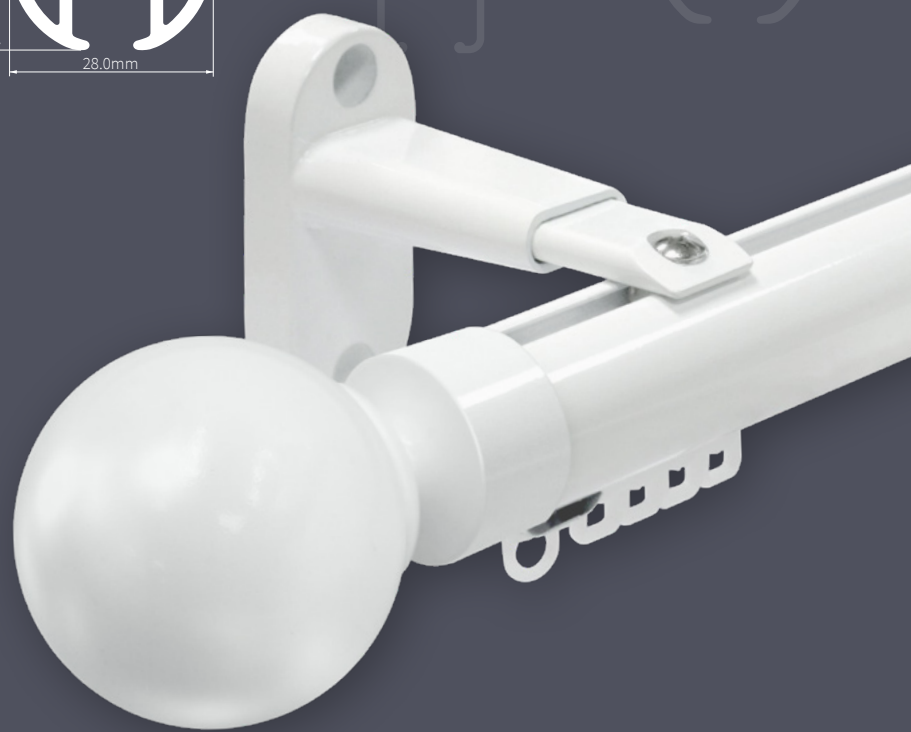

RENAISSANCE

THE CORE

Motiva Round  
Corded

RENAISSANCE

THE CORE

Motiva Round  
Uncorded

RENAISSANCE

THE CORE

Heavy Duty  
H-Section

RENAISSANCE

THE CORE

**Fits Flush to the Ceiling**  
Brackets are hidden behind

Silent Glide

# + SURGEWAVE<sup>®</sup> SYSTEM

The **SurgeWave<sup>®</sup> System** from Renaissance gives a consistent heading without having to pull any strings and with your curtains open, **SurgeWave<sup>®</sup>** stacks back to give a tidy, minimalistic look.