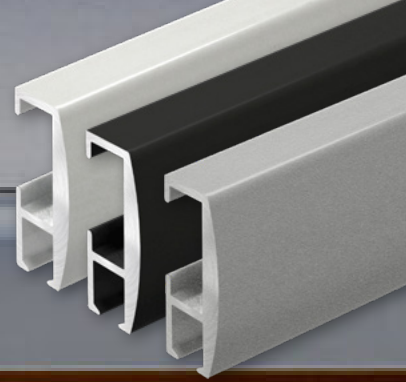

R

THE CORE

BLACK

THE CORE

WHITE

THE CORE

SILVER

The Core. Seven magnificent Curtain Tracks by Renaissance.  
All available in premium White, Silver & Black finishes.

Principal  
H-Section

Professional  
Large Curved

Motiva Flat

Motiva Round  
Corded

Motiva Round  
Uncorded

Heavy Duty  
H-Section

Silent Glide

RENAISSANCE

THE CORE

Principal  
H-Section

 RENAISSANCE

 THE CORE

Professional  
Large Curved

 RENAISSANCE

THE CORE

Motiva Flat

Heavy Duty  
H-Section

RENAISSANCE

THE CORE

**Fits Flush to the Ceiling**  
Brackets are hidden behind

Silent Glide