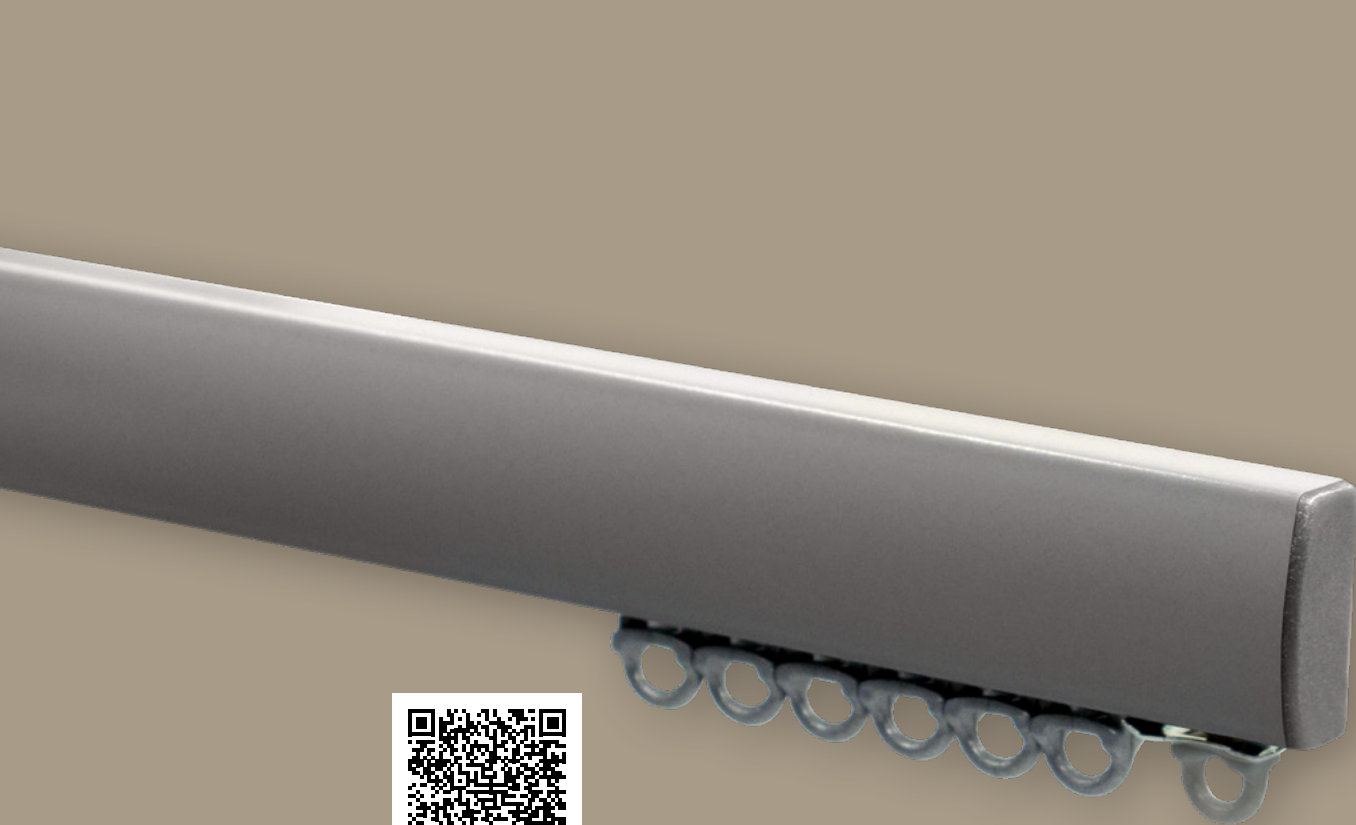

Professional
Large Curved