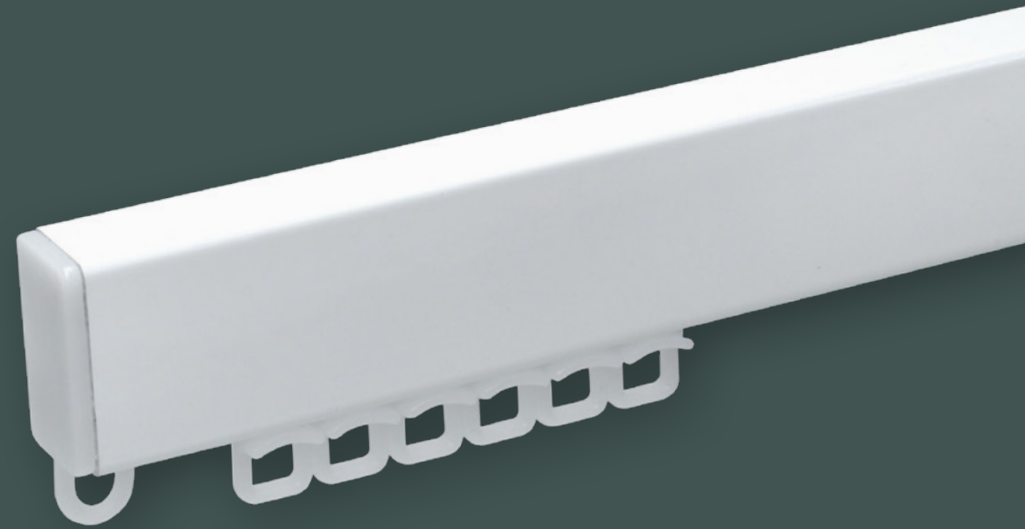

RENAISSANCE

THE CORE

Motiva Round  
Corded

RENAISSANCE

THE CORE

Motiva Round  
Uncorded

RENAISSANCE

THE CORE

Heavy Duty  
H-Section

RENAISSANCE

THE CORE

**Fits Flush to the Ceiling**  
Brackets are hidden behind

Silent Glide

# + SURGEWAVE<sup>®</sup> SYSTEM

The **SurgeWave<sup>®</sup> System** from Renaissance gives a consistent heading without having to pull any strings and with your curtains open, **SurgeWave<sup>®</sup>** stacks back to give a tidy, minimalistic look.