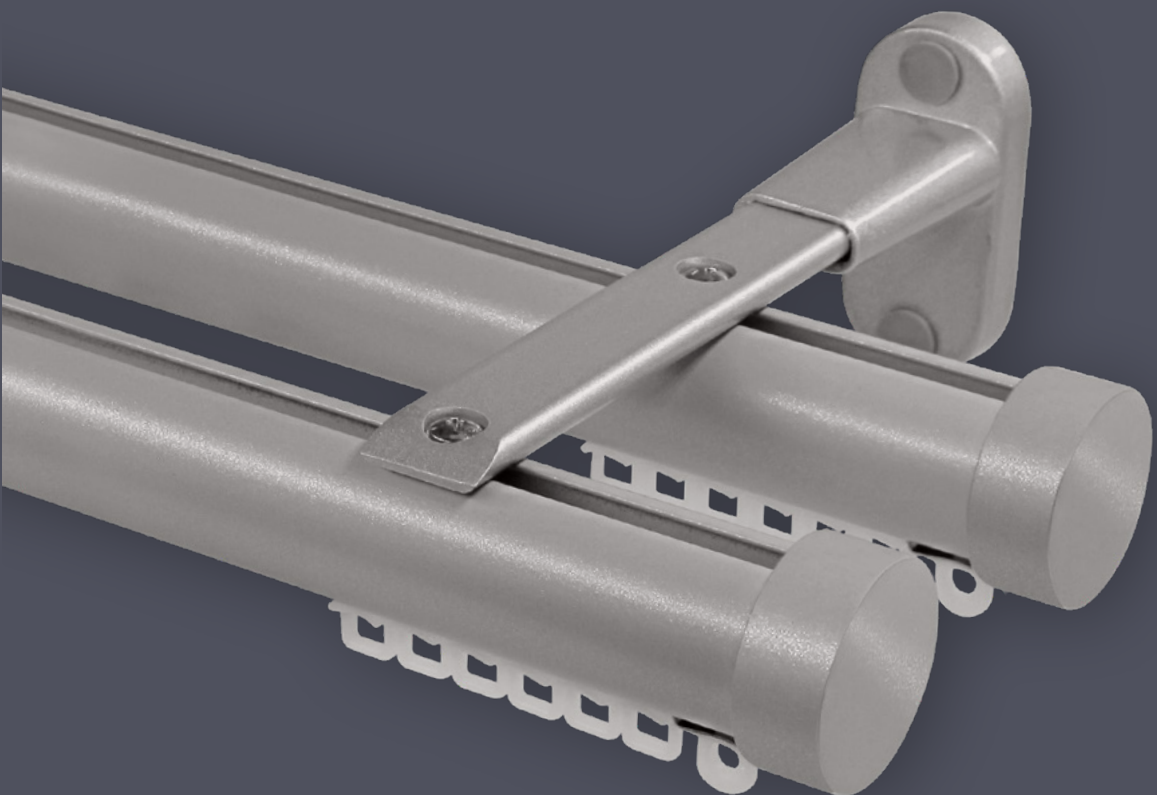

RENAISSANCE

THE CORE

Motiva Round  
Corded

RENAISSANCE

THE CORE

Motiva Round  
Uncorded

RENAISSANCE

THE CORE

Heavy Duty  
H-Section

RENAISSANCE

THE CORE

**Fits Flush to the Ceiling**  
Brackets are hidden behind

Silent Glide