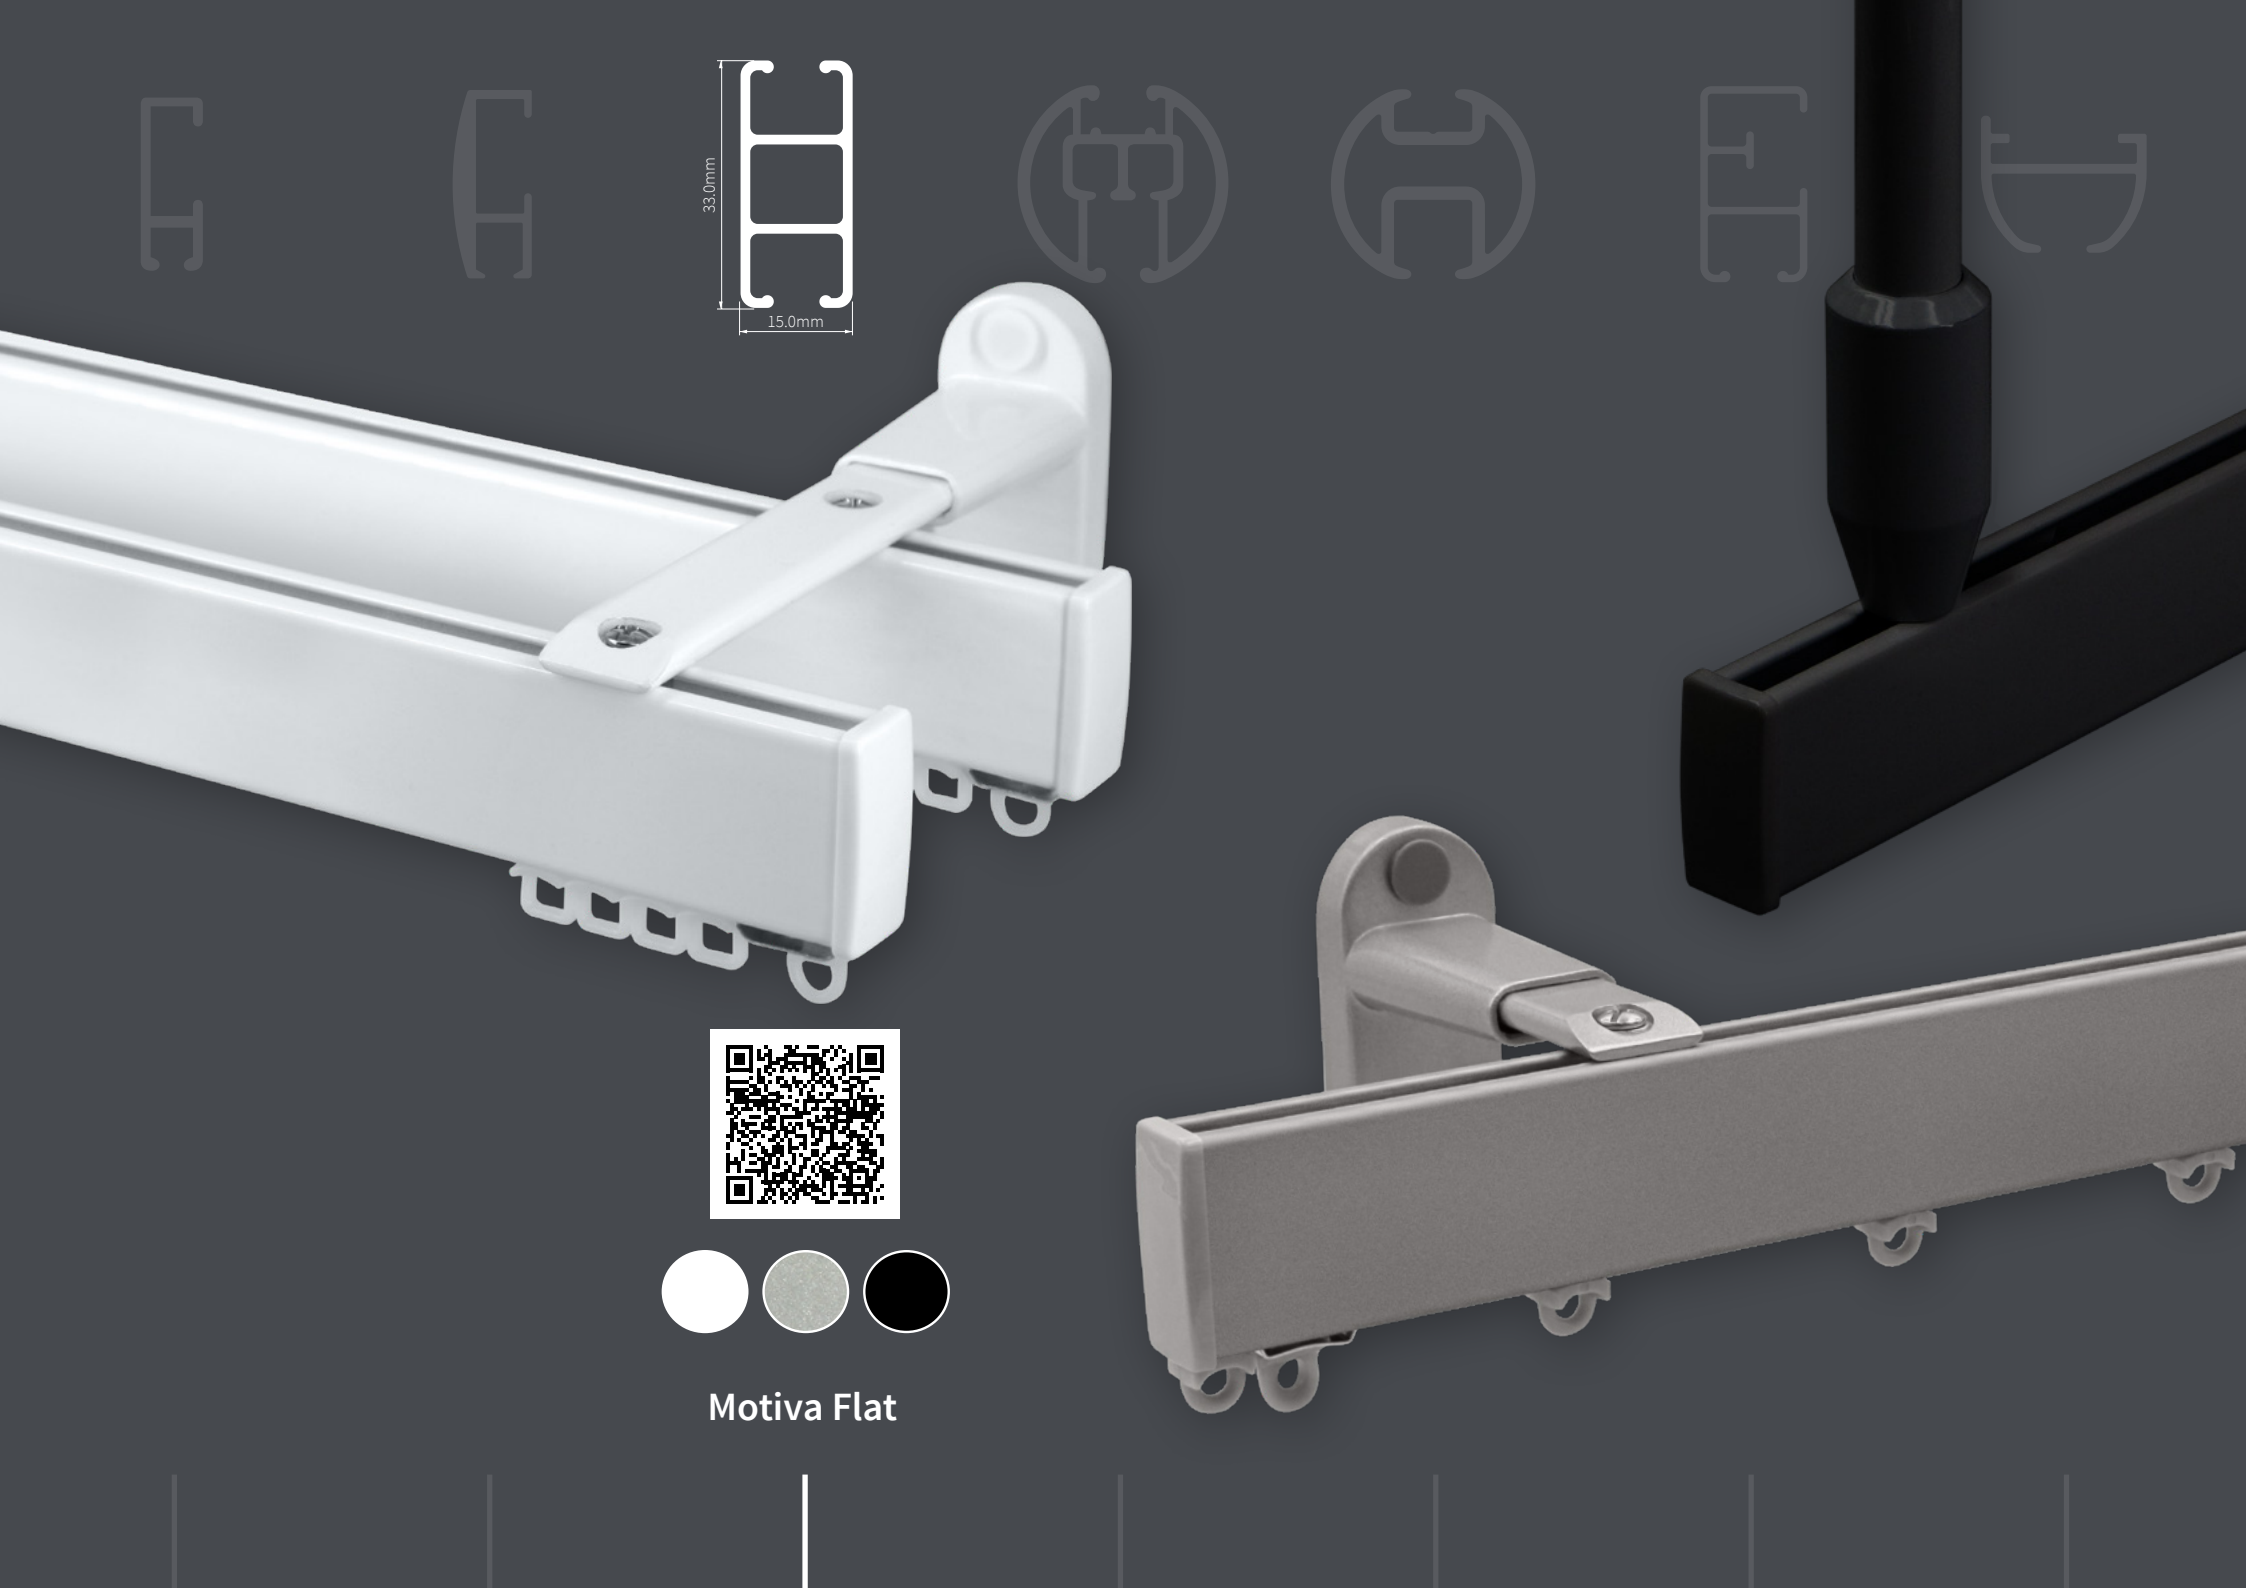

R

THE CORE

BLACK

THE CORE

WHITE

THE CORE

SILVER

The Core. Seven magnificent Curtain Tracks by Renaissance.  
All available in premium White, Silver & Black finishes.

THE CORE

Principal  
H-Section

 RENAISSANCE

 THE CORE

Professional  
Large Curved

 RENAISSANCE

THE CORE

Motiva Flat

RENAISSANCE

THE CORE

Motiva Round  
Corded

RENAISSANCE

THE CORE

Motiva Round  
Uncorded

RENAISSANCE

THE CORE

Heavy Duty  
H-Section

RENAISSANCE

THE CORE

**Fits Flush to the Ceiling**  
Brackets are hidden behind

Silent Glide