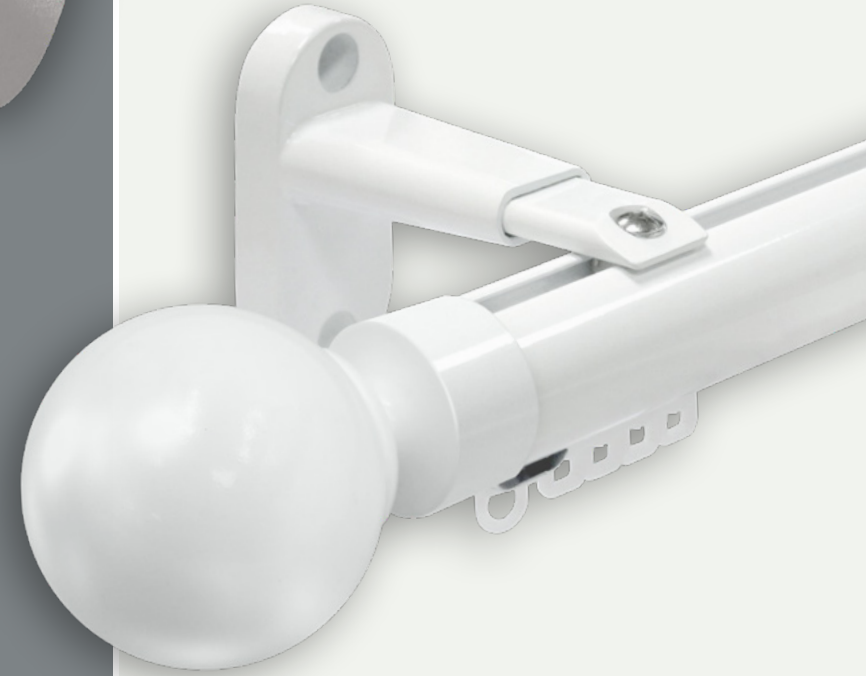

R

THE CORE

BLACK

THE CORE

WHITE

THE CORE

SILVER

The Core. Seven magnificent Curtain Tracks by Renaissance.  
All available in premium White, Silver & Black finishes.

Principal  
H-Section

Professional  
Large Curved

Motiva Flat

Motiva Round  
Corded

Motiva Round  
Uncorded

Heavy Duty  
H-Section

Silent Glide

RENAISSANCE

RENAISSANCE

THE CORE

Motiva Round  
Corded

RENAISSANCE

THE CORE

Motiva Round  
Uncorded

RENAISSANCE

THE CORE

Heavy Duty  
H-Section

RENAISSANCE

THE CORE

**Fits Flush to the Ceiling**  
Brackets are hidden behind

Silent Glide