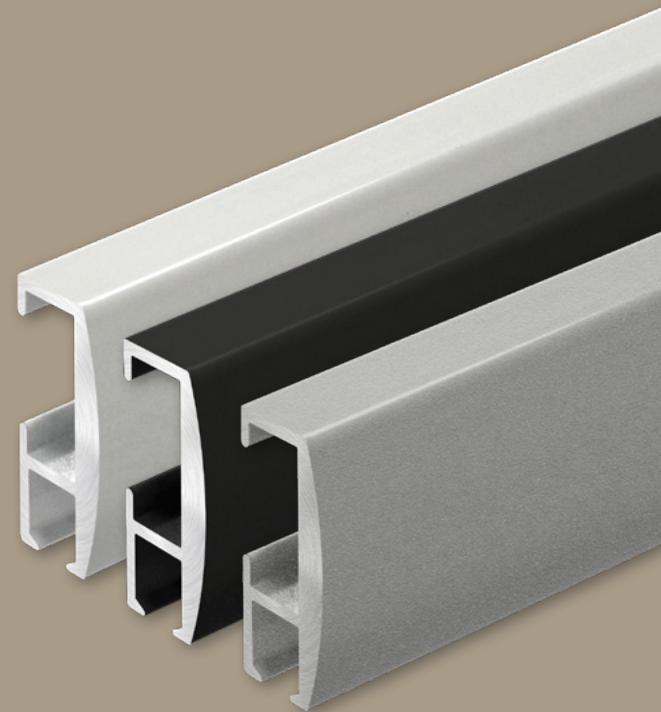

R

THE CORE

BLACK

THE CORE

WHITE

THE CORE

SILVER

The Core. Seven magnificent Curtain Tracks by Renaissance.  
All available in premium White, Silver & Black finishes.

THE CORE

Principal  
H-Section

 RENAISSANCE

 THE CORE

Professional  
Large Curved

 RENAISSANCE

THE CORE

Motiva Flat

RENAISSANCE

THE CORE

Motiva Round  
Corded

RENAISSANCE

THE CORE

Motiva Round  
Uncorded

RENAISSANCE

THE CORE

Heavy Duty  
H-Section

RENAISSANCE

THE CORE

**Fits Flush to the Ceiling**  
Brackets are hidden behind

Silent Glide