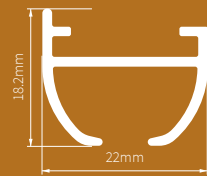

Heavy Duty  
H-Section

RENAISSANCE

THE CORE

**Fits Flush to the Ceiling**  
Brackets are hidden behind

Silent Glide