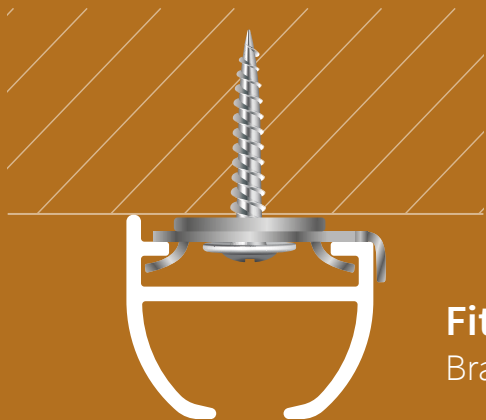

RENAISSANCE

THE CORE

Motiva Round  
Corded

RENAISSANCE

THE CORE

Motiva Round  
Uncorded

RENAISSANCE

THE CORE

Heavy Duty  
H-Section

RENAISSANCE

THE CORE

**Fits Flush to the Ceiling**  
Brackets are hidden behind

Silent Glide