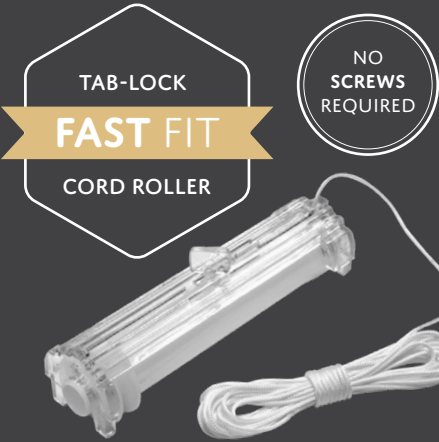

CASSETTE MATERIAL | ALUMINIUM ALLOY 6060/T6

FAST FIT, TAB-LOCK CORD ROLLER

THE UNIQUELY DESIGNED FAST-FIT TAB LOCK CORD ROLLER FROM RENAISSANCE WITH AMAZING TIME-SAVING FEATURES NOW AVAILABLE IN AUTOMOTO KITS!

AUTO-LOCATE

THE UNIQUELY DESIGNED CHAMFERED MECHANISM AUTOMATICALLY ADJUSTS TO FIT THE HEADRAIL AXLE BAR.

TAB-LOCK

TO SECURELY LOCK THE ROLLER IN PLACE SIMPLY TWIST THE EASY-LOCK TAB 90° IN EITHER DIRECTION.

QUICK ADJUST

SO SIMPLE TO ADJUST – JUST TWIST THE TAB AND SLIDE IN EITHER DIRECTION TO YOUR DESIRED POSITION.

KIT COMPONENTS

HEADRAIL + 5MM SQUARE AXLE BAR + LOOP TAPE

FAST-FIT TAB LOCK CORD ROLLERS WITH 3.5M CORD