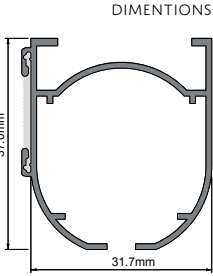

WORKROOM KIT

ROMAN BLIND CASSETTE SYSTEM

All Closed Cassette System Kits are compliant to **BS EN 3120:2009+A1:2014** Child Safety Standards.

KEY FEATURES

IDEAL FOR USE IN

COLOUR OPTIONS

W
WHITE

PRODUCT INFO

CASSETTE MATERIAL | ALUMINIUM ALLOY 6060/T6

FAST FIT, TAB-LOCK CORD ROLLER

THE UNIQUELY DESIGNED FAST-FIT TAB LOCK CORD ROLLER FROM RENAISSANCE WITH AMAZING TIME-SAVING FEATURES NOW AVAILABLE IN AUTOMOTO KITS!

AUTO-LOCATE

THE UNIQUELY DESIGNED CHAMFERED MECHANISM AUTOMATICALLY ADJUSTS TO FIT THE HEADRAIL AXLE BAR.

TAB-LOCK

TO SECURELY LOCK THE ROLLER IN PLACE SIMPLY TWIST THE EASY-LOCK TAB 90° IN EITHER DIRECTION.