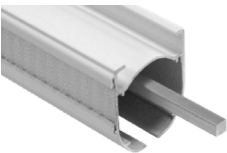

CASSETTE MATERIAL | ALUMINIUM ALLOY 6060/T6

FAST FIT, TAB-LOCK CORD ROLLER

THE UNIQUELY DESIGNED FAST-FIT TAB LOCK CORD ROLLER FROM RENAISSANCE WITH AMAZING TIME-SAVING FEATURES NOW AVAILABLE IN AUTOMOTO KITS!

AUTO-LOCATE

THE UNIQUELY DESIGNED CHAMFERED MECHANISM AUTOMATICALLY ADJUSTS TO FIT THE HEADRAIL AXLE BAR.

TAB-LOCK

TO SECURELY LOCK THE ROLLER IN PLACE SIMPLY TWIST THE EASY-LOCK TAB 90° IN EITHER DIRECTION.

QUICK ADJUST

SO SIMPLE TO ADJUST – JUST TWIST THE TAB AND SLIDE IN EITHER DIRECTION TO YOUR DESIRED POSITION.

KIT COMPONENTS

HEADRAIL + 5MM SQUARE AXLE BAR + LOOP TAPE

FAST-FIT TAB LOCK CORD ROLLERS WITH 3.5M CORD