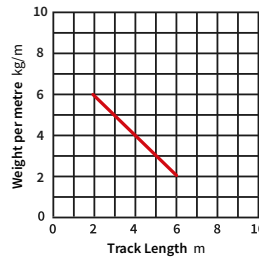

## DIMENSIONS

## OPTIMUM WEIGHT CHART

MEDIUM WEIGHT  
CURTAINS

PRODUCT INFO	
MATERIAL	ALUMINIUM ALLOY 6060/T6
WEIGHT	240 G/M
TRACK AND SIZES	3M AND 6M SINGLE LENGTHS AVAILABLE
BENDING	BENDING CAN BE DONE TO A MINIMUM 10CM RADIUS FOR 90° ANGLES AND MINIMUM 30CM FOR CONTINUOUS CURVE.
BENDING METHODS	CAN BE BENT WITH THE FOLLOWING BENDING MACHINES: LARGE PORTABLE BENDING TOOL [CODE: 16MPLBEN] TABLE MOUNTED TOOL [CODE: 16CPPBEN] CAN ALSO BE BENT WITH OUR IN-HOUSE TRACK BENDING SERVICE
TRACK MAINTENANCE	WE RECOMMEND THAT THE TRACK IS KEPT CLEAN AND DUST FREE. RE-SILICONISATION IS ALSO RECOMMENDED TO PROLONG THE SMOOTH RUNNING OF THE GLIDERS