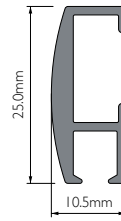

## DIMENSIONS

## OPTIMUM WEIGHT CHART

MEDIUM WEIGHT  
CURTAINS

PRODUCT INFO	
MATERIAL	ALUMINIUM ALLOY 6060/T6
WEIGHT	240 G/M
TRACK AND SIZES	3M AND 6M SINGLE LENGTHS AVAILABLE
BENDING	BENDING CAN BE DONE TO A MINIMUM 10CM RADIUS FOR 90° ANGLES AND MINIMUM 30CM FOR CONTINUOUS CURVE.
BENDING METHODS	CAN BE BENT WITH THE FOLLOWING BENDING MACHINES: LARGE PORTABLE BENDING TOOL [CODE: 16MPLBEN] TABLE MOUNTED TOOL [CODE: 16CPPBEN] CAN ALSO BE BENT WITH OUR IN-HOUSE TRACK BENDING SERVICE
TRACK MAINTENANCE	WE RECOMMEND THAT THE TRACK IS KEPT CLEAN AND DUST FREE. RE-SILICONISATION IS ALSO RECOMMENDED TO PROLONG THE SMOOTH RUNNING OF THE GLIDERS