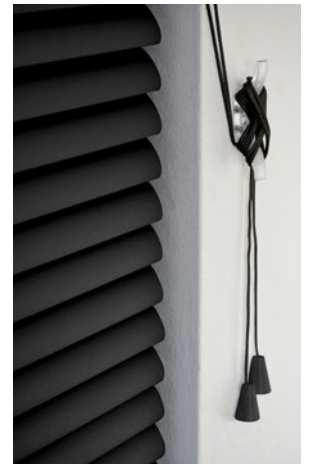

Retail Order Form

Company Name:	AC No.	Date:	Delivery Details: _____ _____ _____
Contact Name:	Contact Email:		
Your Order Ref:	Contact Tel:		

PVC Venetian Blinds Standard 150cm Drop

Unit: Each   Outer: 6

WIDTHS	WHITE	GREY	CREAM	BLACK	NATURAL WOODGRAIN	CHERRY WOODGRAIN
45cm						
60cm						
75cm						
90cm						
105cm						
120cm						
135cm						
150cm						
165cm						
180cm						
195cm		N/A	N/A	N/A	N/A	N/A
210cm		N/A	N/A	N/A	N/A	N/A

25mm PVC Slat Cutter

Shaped to cut a curve to match the end of the blind slat.

Unit: Each   Outer: 10

25mm PVC Slat Cleaner

Cleans 7 slats at a pass – quick and easy cleaning that avoids damage to your Venetian blind.

Unit: Each   Outer: 10