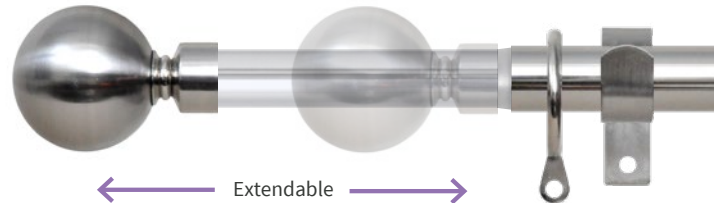

Retail Order Form

Company Name:	AC No.	Date:	Delivery Details: _____ _____ _____
Contact Name:	Contact Email:		
Your Order Ref:	Contact Tel:		

Extensis™ 19 Pole Sets

Includes: Extending 19/16mm Metal Pole, Standard L-Brackets, Finials, Rings & Fittings

Unit: Each / Outer: 6