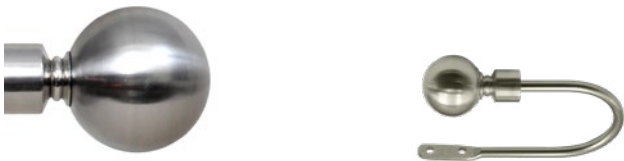

Crystal Cut Diamond Finial Extensis 28 Pole Set

	POLISHED SILVER	BRUSHED NICKEL	ANTIQUÉ BRASS	BLACK NICKEL
90-160cm				
120-210cm				
180-340cm				
Matching Holdback Unit: Pair / Outer: 5				

Clear Crystal Bead Finial Extensis 28 Pole Set

	POLISHED SILVER	BRUSHED NICKEL	ANTIQUÉ BRASS	BLACK NICKEL
90-160cm			N/A	N/A
120-210cm			N/A	N/A
180-340cm			N/A	N/A
Matching Holdback Unit: Pair / Outer: 5			N/A	N/A

Extensis 28 Accessories

	POLISHED SILVER	BRUSHED NICKEL	ANTIQUÉ BRASS	BLACK NICKEL
Additional Rings Unit: Pack of 8 / Outer: 10				

Retail Order Form

Company Name:	AC No.	Date:	Delivery Details: _____ _____ _____
Contact Name:	Contact Email:		
Your Order Ref:	Contact Tel:		

Extensis™ 19 Pole Sets

Includes: Extending 19/16mm Metal Pole, Standard L-Brackets, Finials, Rings & Fittings

Unit: Each / Outer: 6

Plain Ball Finial Extensis 19 Pole Set

	BRUSHED NICKEL	ANTIQUE BRASS	BLACK NICKEL
120-210cm			
160-300cm			
Matching Holdback Unit: Pair / Outer: 10			

Crystal Cut Diamond Finial Extensis 19 Pole Set