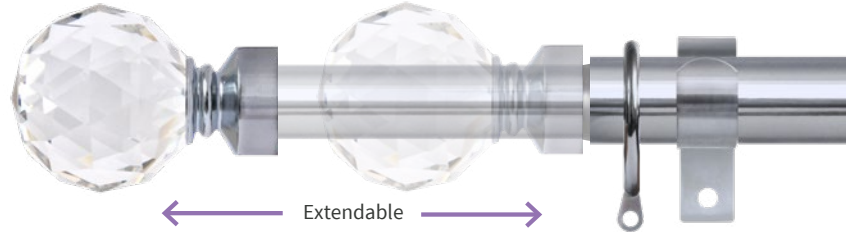

*Supplied as 2 piece pole set – includes a joiner and additional bracket

Unit: Each / Outer: 4

WIDTHS	TITANIUM	POLISHED SILVER	MATT BLACK	ANTIQUE BRASS	POLISHED BRASS	GUN METAL	BLACK NICKEL
120cm (47")							
160cm (63")							
200cm (79")							
240cm* (94")							
320cm* (126")							
400cm* (157")							

Orbit™ Accessories

Adjustable Bracket

Recess Bracket

Nylon Lined Rings

Multi-Angle Joiner

Plain Ball Holdback

+
ADD-ON
SALES

PRODUCT	TITANIUM	POLISHED SILVER	MATT BLACK	ANTIQUE BRASS	POLISHED BRASS	GUN METAL	BLACK NICKEL
Adjustable Bracket Unit: Pair / Outer: 10							
Recess Brackets Unit: Pair / Outer: 10							
Nylon Lined Rings Unit: Pack of 8 / Outer: 10							
Multi-Angle Joiner Unit: Each / Outer: 1						N/A	
Plain Ball Holdback Unit: Pair / Outer: 10						N/A	

Unit: Each / Outer: 6

Plain Ball Finial Extensis 28 Pole Set

	POLISHED SILVER	BRUSHED NICKEL	ANTIQUÉ BRASS	BLACK NICKEL
70-120cm				
90-160cm				
120-210cm				
180-340cm				
210-400cm				
Matching Holdback Unit: Pair / Outer: 10				

Crystal Cut Diamond Finial Extensis 28 Pole Set

	POLISHED SILVER	BRUSHED NICKEL	ANTIQUÉ BRASS	BLACK NICKEL
90-160cm				
120-210cm				
180-340cm				
Matching Holdback Unit: Pair / Outer: 5				

Clear Crystal Bead Finial Extensis 28 Pole Set