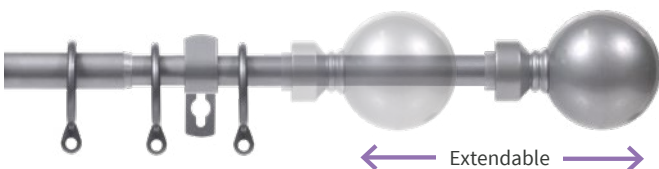

Crystal Cut Diamond Finial Extensis 28 Pole Set

	POLISHED SILVER	BRUSHED NICKEL	ANTIQUÉ BRASS	BLACK NICKEL
90-160cm				
120-210cm				
180-340cm				
Matching Holdback Unit: Pair / Outer: 5				

Clear Crystal Bead Finial Extensis 28 Pole Set

Unit: Each / Outer: 6

Plain Ball Finial Extensis 19 Pole Set

	BRUSHED NICKEL	ANTIQUE BRASS	BLACK NICKEL
120-210cm			
160-300cm			
Matching Holdback Unit: Pair / Outer: 10			

Crystal Cut Diamond Finial Extensis 19 Pole Set

	BRUSHED NICKEL	ANTIQUE BRASS	BLACK NICKEL
120-210cm			
160-300cm			
Matching Holdback Unit: Pair / Outer: 10			

Extensis 19 Accessories

	BRUSHED NICKEL	ANTIQUE BRASS	BLACK NICKEL
Additional Rings Unit: Pack of 8 / Outer: 10			

Extensis™ 16 Pole Sets

Includes: Extending 16/13mm Pole, Standard L-Brackets, Finials, Rings & Fittings

Plain Ball Finial Extensis 16 Set

Unit: Each / Outer: 6

	SILVER	MATT BLACK
120-210cm		
180-300cm		

Scroll Finial Extensis 16 Set