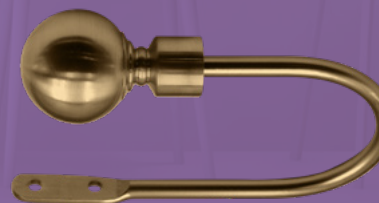

METAL POLES

Orbit™

A stylish metal curtain pole, the ideal solution for those requiring the sophisticated ball finial, this sleek pole is available in a range of metal finishes.

- ✓ Nylon-lined rings for smooth and silent operation
- ✓ Strong easy-fit adjustable wall brackets included
- ✓ Colour matching Ball End Holdbacks also available

COLOURS AVAILABLE

When ordering please substitute '_' in the **Order Code** with your colour reference letter of choice

TITANIUM T	POLISHED SILVER S	MATT BLACK K	ANTIQUÉ BRASS A
POLISHED BRASS B	GUN METAL M	BLACK NICKEL I	

SPECIFICATION

SIZES

Available Lengths
120cm (47")
160cm (63")
200cm (79")
240cm* (94")
320cm* (126")
400cm* (157")

Components	Pole Set Sizes					
	120cm	160cm	200cm	240cm*	320cm*	400cm*
Pole	1 x 120cm	1 x 160cm	1 x 200cm	2 x 120cm	2 x 160cm	2 x 200cm
Brackets	2	2	2	3	3	3
Finials	2	2	2	2	2	2
Rings	12	16	20	24	32	40
Pole Set Code	07PB12J_	07PB16J_	07PB20J_	07PB24J_	07PB32J_	07PB40J_
Eyelet Set Code	07ZB12J_	07ZB16J_	07ZB20J_	07ZB24J_	07ZB32J_	07ZB40J_

* Supplied as 2 Piece Pole Set – includes a joiner and third bracket

Orbit™ Pole Set

Includes: Pole, Adjustable Brackets, Finials, Rings & Fittings

Packed: Each/Outer 4

MATT BLACK

GUN METAL

TITANIUM

BLACK NICKEL