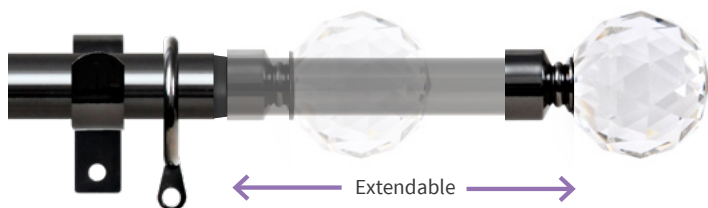

Crystal Cut Diamond Finial

Packed: Each/Outer 6

COLOURS

Please substitute '_' in the **Order Code** with your colour reference letter of choice

BRUSHED
NICKEL

T

BLACK
NICKEL

I

ANTIQUÉ
BRASS

A

Components

Pole Set Sizes

	120–210cm	160–300cm
Pole	1x 120–210cm	1x 160–300cm
Brackets	3	3
Finials	2	2
Rings	20	30
Code Plain Ball Finial	07X2B12_	07X2B16_
Code Crystal Cut Diamond Finial	07X2D12_	07X2D16_

SPECIFICATION & SIZES

Outer Pole
Diameter
19mm

Inner Pole
Diameter
16mm

Extendable

Available Widths Min to Max

120–210cm (47–83")

160–300cm (63–118")

ALSO AVAILABLE

Additional Rings

Packed: Pack of 6/Outer 10

Order Code: 07X2R16_

Matching Finial Holdbacks

See page 7 for details

LIGHT
MEDIUM