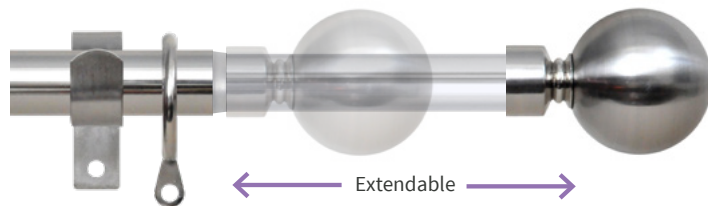

## EXTENDING POLES

## Extensis™ 19 Pole Set

Includes: 19/16mm Extending Metal Pole, Brackets, Finials, Rings & Fixings

## SPECIFICATION & SIZES

Outer Pole  
Diameter  
19mm

Inner Pole  
Diameter  
16mm

Extendable