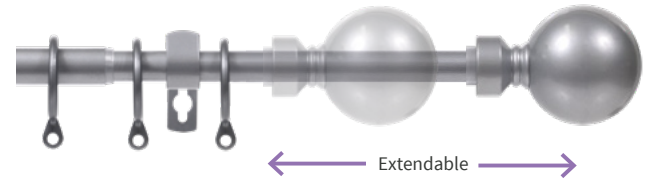

## Extensis™ 16 Pole Set

Includes: 16/13mm Extending Pole, Brackets, Finials, Rings & Fixings

### Plain Ball Finial Pole Set

Packed: Each/Outer 6

## COLOURS

Please Substitute '\_' in Order Code with your colour reference letter of choice

SILVER

T

MATT BLACK

K

Components	Pole Set Sizes	
	120-210cm	180-300cm
Pole	1x 120-210cm	1x 180-300cm
Brackets	3	3
Finials	2	2
Rings	22	32
Code Plain Ball Finial	07X112B_	07X118B_
Code Scroll Finial	07X112S_	07X118S_

## SPECIFICATION & SIZES

Outer Pole Diameter  
16mm

Inner Pole Diameter  
13mm