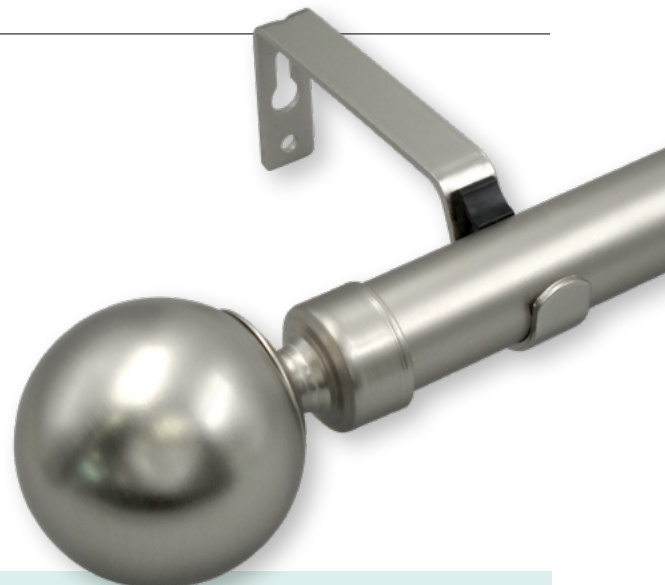

### Also Available

**Quick-Fit Ball Finial**  
Adds 75mm to pole length

**Quick-Fit L-Bracket**  
11cm to centre-of-pole projection

**Quick-Fit Pole Joiner**  
Multi-Angle Function

**Nylon-lined Rings**  
For quieter running

### Quick-Fit How It Works

#### Quick-Fit Ball Finial

Simply push the finial into the end of your pole, leaving a neat collar finish.

#### Quick-Fit L-Bracket

Push your pole into position from above, the bracket clicks to hold it firmly in place.

Available Colours: Quick-Fit Components

Black Nickel

Antique Brass

Polished Silver

Brushed Nickel