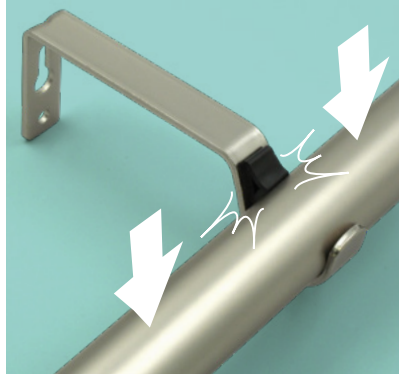

### Also Available

**Quick-Fit Ball Finial**  
Adds 75mm to pole length

**Quick-Fit L-Bracket**  
11cm to centre-of-pole projection

**Quick-Fit Pole Joiner**  
Multi-Angle Function

**Nylon-lined Rings**  
For quieter running

### Quick-Fit How It Works

#### Quick-Fit Ball Finial

Simply push the finial into the end of your pole, leaving a neat collar finish.

#### Quick-Fit L-Bracket

Push your pole into position from above, the bracket clicks to hold it firmly in place.

Available Colours: Quick-Fit Components

Black Nickel

Antique Brass

Polished Silver

Brushed Nickel