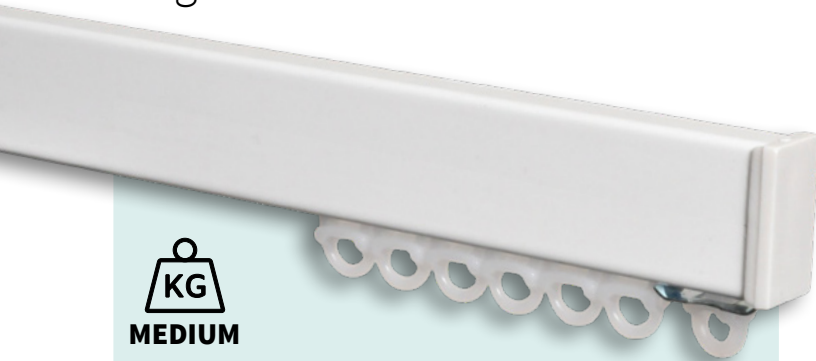

Optimal

Large H-Section Profile Track

MEDIUM

Material	Aluminium alloy 6060/T6
Weight	170 g/m
Track Sizes	3m and 6m single lengths available
Bending	Bending can be done to a minimum 10cm radius for 90° angles and minimum 30cm for continuous curve.
Bending Methods	Can be bent with the following bending machines: Large Portable Bending Tool [Code: 16MPLBEN] Table Mounted Tools [Code: 16HSPBEN / 16HSOBEN] Handheld Bending Tool [Code: 16HSHBEN]
Track Maintenance	We recommend that the track is kept clean and dust free. Re-siliconisation is also recommended to prolong the smooth running of the gliders

Key Features:

- 4mm**
GROOVE SIZE
- SURGE WAVE COMPATIBLE**
- IN-STOCK DELIVERY**
- MADE TO MEASURE**
- KITS AVAILABLE**
- ANGLE BEND**
- CONTINUOUS CURVE**

Ideal for use in:

- HOMES & DOMESTIC**
- OFFICES & HOTELS**

Optimal Kit Components & Options

Kits include:

Profile Track End Caps x2 Twist End Stops x2 4cm Optimal Click Wall/Ceiling Brackets

Glider Options:

Standard Gliders Surge Gliders on a String
Choose 60mm or 80mm spacing