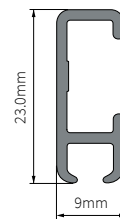

Optimal

Large H-Section Profile Track

MEDIUM

Material	Aluminium alloy 6060/T6
Weight	170 g/m
Track Sizes	3m and 6m single lengths available
Bending	Bending can be done to a minimum 10cm radius for 90° angles and minimum 30cm for continuous curve.
Bending Methods	Can be bent with the following bending machines: Large Portable Bending Tool [Code: 16MPLBEN] Table Mounted Tools [Code: 16HSPBEN / 16HSOBEN] Handheld Bending Tool [Code: 16HSHBEN]
Track Maintenance	We recommend that the track is kept clean and dust free. Re-siliconisation is also recommended to prolong the smooth running of the gliders

Key Features:

- 4mm**
GROOVE SIZE
- SURGE WAVE COMPATIBLE**
- IN-STOCK DELIVERY**
- MADE TO MEASURE**
- KITS AVAILABLE**
- ANGLE BEND**
- CONTINUOUS CURVE**

Ideal for use in:

- HOMES & DOMESTIC**
- OFFICES & HOTELS**

Optimal Track Complete Kits

Components	Track Kit Sizes							
	1.00m (3'3")	1.50m (4'11")	2.00m (6'7")	2.50m (8'2")	3.00m* (9'10")	4.00m* (13'1")	5.00m* (16'5")	6.00m* (19'8")
Profile Track	1 x 1.00m	1 x 1.50m	1 x 2.00m	1 x 2.50m	2 x 1.50m	2 x 2.00m	2 x 2.50m	2 x 3.00m
Brackets**	3	4	5	6	7	9	11	13
End Caps	2	2	2	2	2	2	2	2
Standard Gliders^	10	16	20	26	30	40	50	60
Twist End Stops	2	2	2	2	2	2	2	2
Standard Kit Code	16OPUS100W	16OPUS150W	16OPUS200W	16OPUS250W	16OPUS300W	16OPUS400W	16OPUS500W	16OPUS600W
60mm Surge Code	16OPU6100W	16OPU6150W	16OPU6200W	16OPU6250W	16OPU6300W	16OPU6400W	16OPU6500W	16OPU6600W
80mm Surge Code	16OPU8100W	16OPU8150W	16OPU8200W	16OPU8250W	16OPU8300W	16OPU8400W	16OPU8500W	16OPU8600W