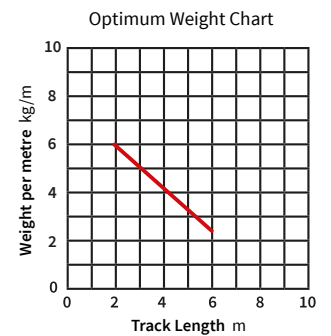

Optimal

Large H-Section Profile Track

MEDIUM

Material	Aluminium alloy 6060/T6
Weight	170 g/m
Track Sizes	3m and 6m single lengths available
Bending	Bending can be done to a minimum 10cm radius for 90° angles and minimum 30cm for continuous curve.
Bending Methods	Can be bent with the following bending machines: Large Portable Bending Tool [Code: 16MPLBEN] Table Mounted Tools [Code: 16HSPBEN / 16HSOBEN] Handheld Bending Tool [Code: 16HSHBEN]
Track Maintenance	We recommend that the track is kept clean and dust free. Re-siliconisation is also recommended to prolong the smooth running of the gliders

Key Features:

- 4mm**
GROOVE SIZE
- SURGE WAVE COMPATIBLE**
- IN-STOCK DELIVERY**
- MADE TO MEASURE**
- KITS AVAILABLE**
- ANGLE BEND**
- CONTINUOUS CURVE**

Ideal for use in:

- HOMES & DOMESTIC**
- OFFICES & HOTELS**