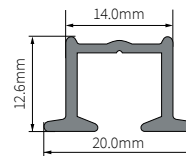

Recess M-Section

Aluminium Track

HEAVY

Material	Aluminium alloy 6060/T6
Weight	154 g/m
Track Sizes	6m single lengths only
Bending	This track cannot be bent
Additional Detail	A heavy duty aluminium track designed to be recessed into plasterboard ceilings and directly fixed to trusses. Recess M-Section is also available with pre-drilled holes every 15cm. Ideal for use as side channel guides for Roller Blinds. This track can also be corded.
Track Maintenance	We recommend that the track is kept clean and dust free. Re-siliconisation is also recommended to prolong the smooth running of the gliders

Key Features:

- 6mm**
GROOVE SIZE
- SURGE WAVE**
SURGE WAVE COMPATIBLE
- IN-STOCK**
DELIVERY
- MADE TO**
MEASURE
- KITS**
AVAILABLE
- ROLLER**
COMPATIBLE
- CEILING**
RECESS FIT

Ideal for use in:

- HOMES &**
DOMESTIC
- OFFICES**
& **HOTELS**

FIXING TIP:
We suggest using screws with a Gauge No.3 or 2.5mm diameter screw shank and head diameter of no more than 5.5mm. The length required will depend on the substrate you are fixing the track to.

Components	Track Kit Sizes							
	1.00m (3'3")	1.50m (4'11")	2.00m (6'7")	2.50m (8'2")	3.00m* (9'10")	4.00m* (13'1")	5.00m* (16'5")	6.00m* (19'8")
Profile Track	1 x 1.00m	1 x 1.50m	1 x 2.00m	1 x 2.50m	2 x 1.50m	2 x 2.00m	2 x 2.50m	2 x 3.00m
Twist End Stops	2	2	2	2	2	2	2	2
Standard Gliders [^]	10	16	20	26	30	40	50	60
Standard Kit Code[†]	16RMUS100W	16RMUS150W	16RMUS200W	16RMUS250W	16RMUS300W	16RMUS400W	16RMUS500W	16RMUS600W
60mm Surge Code[†]	16RMU6100W	16RMU6150W	16RMU6200W	16RMU6250W	16RMU6300W	16RMU6400W	16RMU6500W	16RMU6600W
80mm Surge Code[†]	16RMU8100W	16RMU8150W	16RMU8200W	16RMU8250W	16RMU8300W	16RMU8400W	16RMU8500W	16RMU8600W