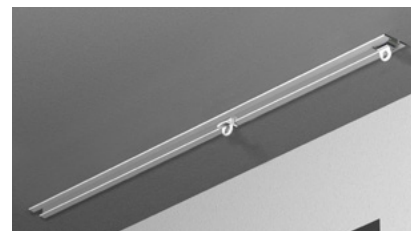

Recess M-Section

Aluminium Track

HEAVY

Material	Aluminium alloy 6060/T6
Weight	154 g/m
Track Sizes	6m single lengths only
Bending	This track cannot be bent
Additional Detail	A heavy duty aluminium track designed to be recessed into plasterboard ceilings and directly fixed to trusses. Recess M-Section is also available with pre-drilled holes every 15cm. Ideal for use as side channel guides for Roller Blinds. This track can also be corded.
Track Maintenance	We recommend that the track is kept clean and dust free. Re-siliconisation is also recommended to prolong the smooth running of the gliders

Key Features:

- 6mm**
GROOVE SIZE
- SURGE WAVE**
SURGE WAVE COMPATIBLE
- IN-STOCK**
DELIVERY
- MADE TO**
MEASURE
- KITS**
AVAILABLE
- ROLLER**
COMPATIBLE
- CEILING**
RECESS FIT

Ideal for use in:

- HOMES &**
DOMESTIC
- OFFICES**
& **HOTELS**

FIXING TIP:
We suggest using screws with a Gauge No.3 or 2.5mm diameter screw shank and head diameter of no more than 5.5mm. The length required will depend on the substrate you are fixing the track to.