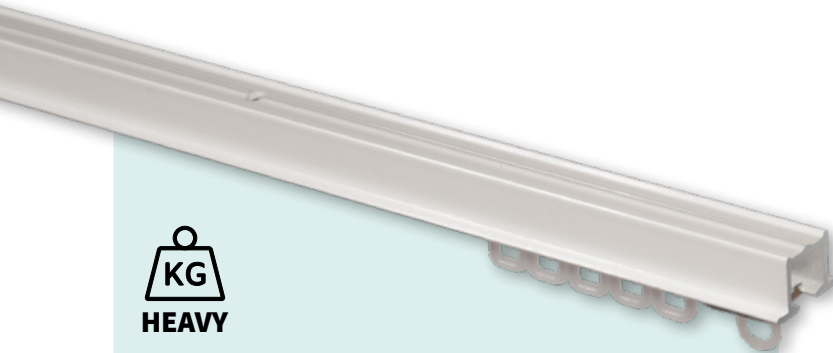

Recess M-Section

Aluminium Track

HEAVY

Material	Aluminium alloy 6060/T6
Weight	154 g/m
Track Sizes	6m single lengths only
Bending	This track cannot be bent
Additional Detail	A heavy duty aluminium track designed to be recessed into plasterboard ceilings and directly fixed to trusses. Recess M-Section is also available with pre-drilled holes every 15cm. Ideal for use as side channel guides for Roller Blinds. This track can also be corded.
Track Maintenance	We recommend that the track is kept clean and dust free. Re-siliconisation is also recommended to prolong the smooth running of the gliders

Key Features:

- 6mm**
GROOVE SIZE
- SURGE WAVE**
SURGE WAVE COMPATIBLE
- IN-STOCK**
DELIVERY
- MADE TO**
MEASURE
- KITS**
AVAILABLE
- ROLLER**
COMPATIBLE
- CEILING**
RECESS FIT

Ideal for use in:

- HOMES &**
DOMESTIC
- OFFICES**
& **HOTELS**

FIXING TIP:
We suggest using screws with a Gauge No.3 or 2.5mm diameter screw shank and head diameter of no more than 5.5mm. The length required will depend on the substrate you are fixing the track to.