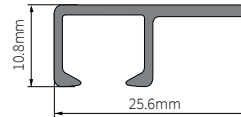

## Direct Fit Discreet Track

A discreet way to integrate your curtain suspension into the structure of your window.

<b>Material</b>	Aluminium alloy 6060/T6
<b>Weight</b>	165 g/m
<b>Track Sizes</b>	5.85m single lengths only
<b>Bending</b>	This track cannot be bent
<b>Additional Details</b>	Supplied with pre-drilled holes every 20cm approx.
<b>Track Maintenance</b>	We recommend that the track is kept clean and dust free. Re-siliconisation is also recommended to prolong the smooth running of the gliders

Key Features:

- 6mm GROOVE SIZE**
- SURGE WAVE COMPATIBLE**
- IN-STOCK DELIVERY**
- MADE TO MEASURE**
- KITS AVAILABLE**
- DIRECT FIT NO BRACKETS**
- ROLLER COMPATIBLE**

Ideal for use in:

- HOMES & DOMESTIC**
- OFFICES & HOTELS**
- CONFINED SPACES**

### L-Section Complete Kits

Components	Track Kit Sizes						
	1.00m (3'3")	1.50m (4'11")	2.00m (6'7")	2.50m (8'2")	3.00m (9'10")	4.00m (13'1")	5.00m (16'5")
Profile Track	1 x 1.00m	1 x 1.50m	1 x 2.00m	1 x 2.50m	2 x 1.50m	2 x 2.00m	2 x 2.50m
End Caps with Eye	2	2	2	2	2	2	2
Gliders <sup>^</sup>	10	16	20	26	30	40	50
<b>Standard Kit Code</b>	16LSUS100W	16LSUS150W	16LSUS200W	16LSUS250W	16LSUS300W	16LSUS400W	16LSUS500W
<b>Surge 60mm Code</b>	16LSU6100W	16LSU6150W	16LSU6200W	16LSU6250W	16LSU6300W	16LSU6400W	16LSU6500W
<b>Surge 80mm Code</b>	16LSU8100W	16LSU8150W	16LSU8200W	16LSU8250W	16LSU8300W	16LSU8400W	16LSU8500W
<b>Roller Glider Code</b>	16LSUR100W	16LSUR150W	16LSUR200W	16LSUR250W	16LSUR300W	16LSUR400W	16LSUR500W
<b>Roller Surge 60mm</b>	16LSURS6100W	16LSURS6150W	16LSURS6200W	16LSURS6250W	16LSURS6300W	16LSURS6400W	16LSURS6500W
<b>Roller Surge 80mm</b>	16LSURS8100W	16LSURS8150W	16LSURS8200W	16LSURS8250W	16LSURS8300W	16LSURS8400W	16LSURS8500W