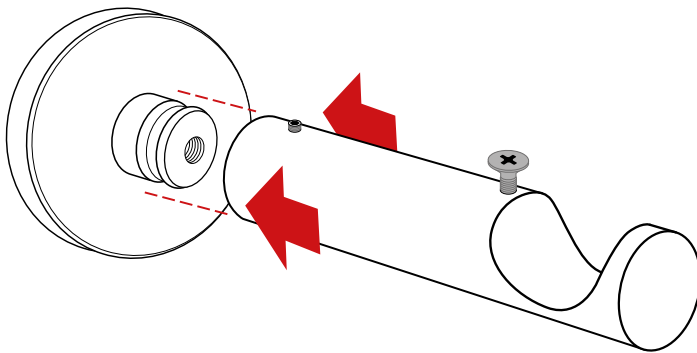

# Metal Curtain Pole Contemporary Brackets

For Contract 28/29/19 or Dimension Pole Sets

REN073-2020NEW-04\_v1