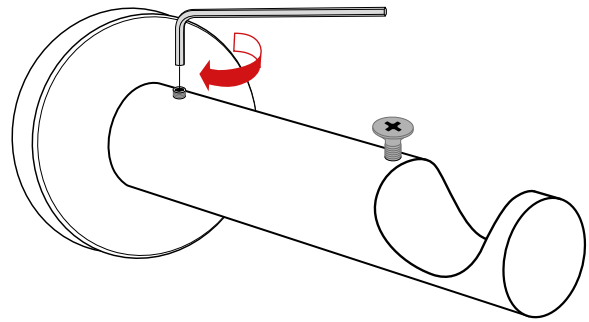

# Metal Curtain Pole Contemporary Brackets

For Contract 28/29/19 or Dimension Pole Sets

REN073-2020NEW-04\_v1