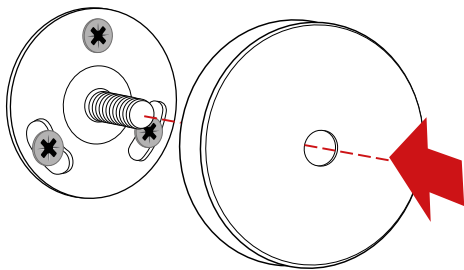

# Metal Curtain Pole Contemporary Brackets

For Contract 28/29/19 or Dimension Pole Sets

REN073-2020NEW-04\_v1