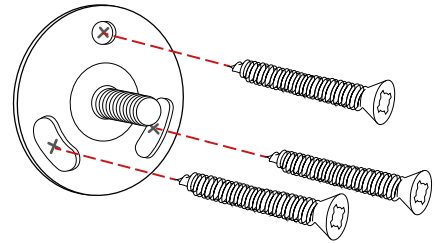

# Metal Curtain Pole Contemporary Brackets

For Contract 28/29/19 or Dimension Pole Sets

REN073-2020NEW-04\_v1