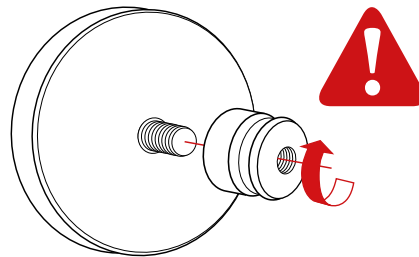

# Metal Curtain Pole Contemporary Brackets

For Contract 28/29/19 or Dimension Pole Sets

REN073-2020NEW-04\_v1