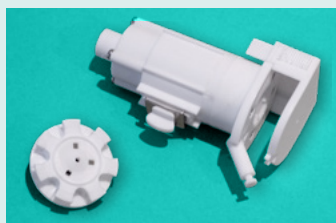

Outer: **10**

Headrail Only
Code: 17CLHR58 Unit: Each

Axle Bar Only
Code: 17HVDAX6 Unit: Each

Headrail + Axle Bar
Code: 17CLHRAX Unit: Each

Cord Rollers

Fast-Fit Tab Lock Cord Rollers
(Inc. 3.5m Cord)

Code: 17CTCR35

Outer: **10**

Unit: Each

Chain Housing Without Chains

Workroom Kit Chain Housing Without Chain
(Inc. 1x End Cap)

Outer: **10**

Chain Ratio 1:2
Code: 17CQCH2- Unit: Each

Chain Ratio 1:4
Code: 17CQCH4- Unit: Each

Safe-Release Wheel Release Chain Housing Without Chain
(Inc. 1x End Cap)

Outer: **10**

Chain Ratio 1:1
Code: 17CGCH2- Unit: Each

Chain Ratio 1:4
Code: 17CGCH4- Unit: Each

Operating Chains

Metal Continuous Chain
Chrome

Drop: 100cm

Code: 17CC10MS Unit: Each

Plastic Continuous Chain
White Spaced Ball

Drop: 100cm

Code: 17CC100W Unit: Each

Cassette Brackets:

Leverlock Bracket

Outer: **10**