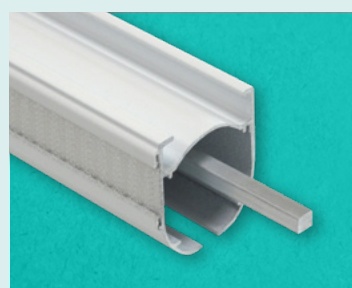

Order Form Core Roman Blind Components

Company Name:	AC No.	Date:
Contact Name:	Contact Email:	
Your Order Ref:	Contact Tel:	
Additional Order Info:		

Delivery Details:

Headrail + Axle Bar

Headrail & Square Axle Bar
Length 580cm

Outer: **10**

Headrail Only
Code: 17CLHR58 Unit: Each

Axle Bar Only
Code: 17HVDAX6 Unit: Each

Headrail + Axle Bar
Code: 17CLHRAX Unit: Each

Cord Rollers

Fast-Fit Tab Lock Cord Rollers
(Inc. 3.5m Cord)

Code: 17CTCR35

Drop: 100cm

Code: 17CC10MS Unit: Each

Plastic Continuous Chain
White Spaced Ball

Drop: 100cm

Code: 17CC100W Unit: Each

Cassette Brackets:

Leverlock Bracket

Outer: **10**