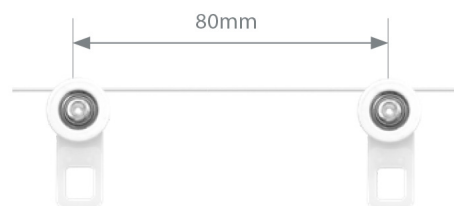

STRAIGHT PROFILE CONNECTOR KIT
SKU - 16OCJOIN

OCULAR ROLLER GLIDER
SKU - 16OCGLPR_ (ADD FIRST LETTER OF
CHOSEN COLOUR IN PLACE OF THE _)

SURGEWAVE GLIDERS-ON-A-STRING
SKU - 16OCGLPR8P

LED LIGHTING
SOLUTION