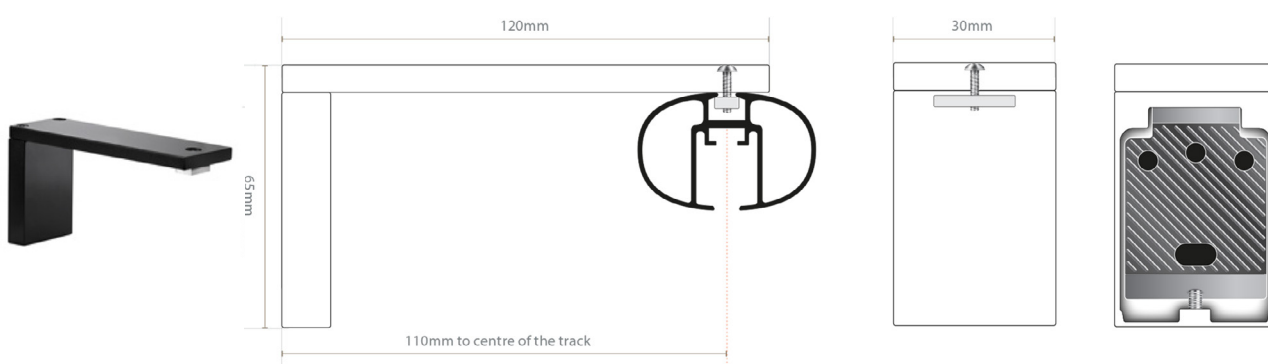

WITH LED LIGHTS

OCULAR DIMENSIONS

CURTAIN TRACK RANGE

CURVE WALL BRACKET 7CM

CURVE WALL BRACKET 12CM

SQUARE WALL BRACKET 9CM

SQUARE WALL BRACKET 11CM

CEILING FIX BRACKET - WITH MAGNETIC COVER

OCULAR DIMENSIONS

CURTAIN TRACK RANGE

OCULAR TRACK PROFILE WITH ROLLER GLIDER

OCULAR COMPONENTS

CURTAIN TRACK RANGE

OCULAR PROFILE 6M LENGTH

POLAR
SKU - 16OC600P

DUNE
SKU - 16OC600D