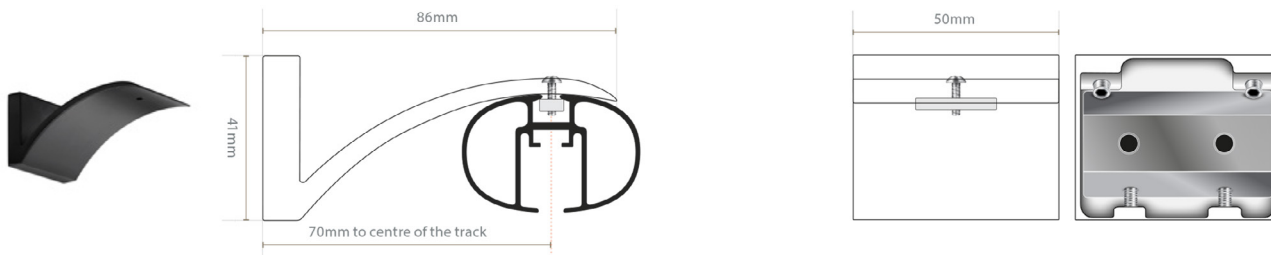

DUNE
SKU - 16OCBCCD

MIST
SKU - 16OCBCCM

STORM
SKU - 16OCBCCS

NOIR
SKU - 16OCBCCN

WITHOUT LED LIGHTS

LIGHT IT UP

OCULAR TRACKS CAN LIGHT UP YOUR WORLD – THANKS TO THE UNIQUE PROFILE DESIGN WHICH FEATURES A HIDDEN CHANNEL THAT CAN HOLD THE OPTIONAL LED STRIP LIGHT – IT CREATES A BEAUTIFUL AMBIENT EFFECT BETWEEN THE WAVES IN YOUR CURTAINS.

WITH LED LIGHTS

OCULAR DIMENSIONS

CURTAIN TRACK RANGE

CURVE WALL BRACKET 7CM

CURVE WALL BRACKET 12CM

SQUARE WALL BRACKET 9CM

SQUARE WALL BRACKET 11CM

CEILING FIX BRACKET - WITH MAGNETIC COVER