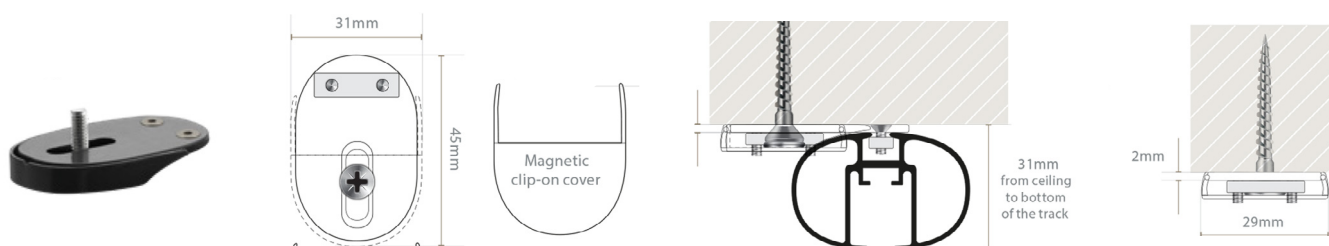

WITH LED LIGHTS

OCULAR DIMENSIONS

CURTAIN TRACK RANGE

CURVE WALL BRACKET 7CM

CURVE WALL BRACKET 12CM

SQUARE WALL BRACKET 9CM

SQUARE WALL BRACKET 11CM

CEILING FIX BRACKET - WITH MAGNETIC COVER

OCULAR DIMENSIONS

CURTAIN TRACK RANGE

OCULAR TRACK PROFILE WITH ROLLER GLIDER

OCULAR COMPONENTS

CURTAIN TRACK RANGE

OCULAR PROFILE 6M LENGTH

POLAR
SKU - 16OC600P

DUNE
SKU - 16OC600D