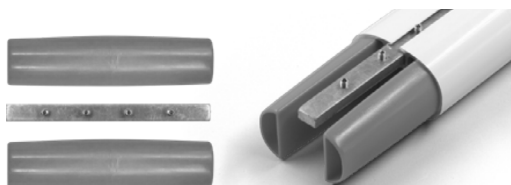

STRAIGHT PROFILE CONNECTOR KIT
SKU - 16OCJOIN

OCULAR ROLLER GLIDER
SKU - 16OCGLPR_ (ADD FIRST LETTER OF
CHOSEN COLOUR IN PLACE OF THE _)

SURGEWAVE GLIDERS-ON-A-STRING
SKU - 16OCGLPR8P

LED LIGHTING
SOLUTION