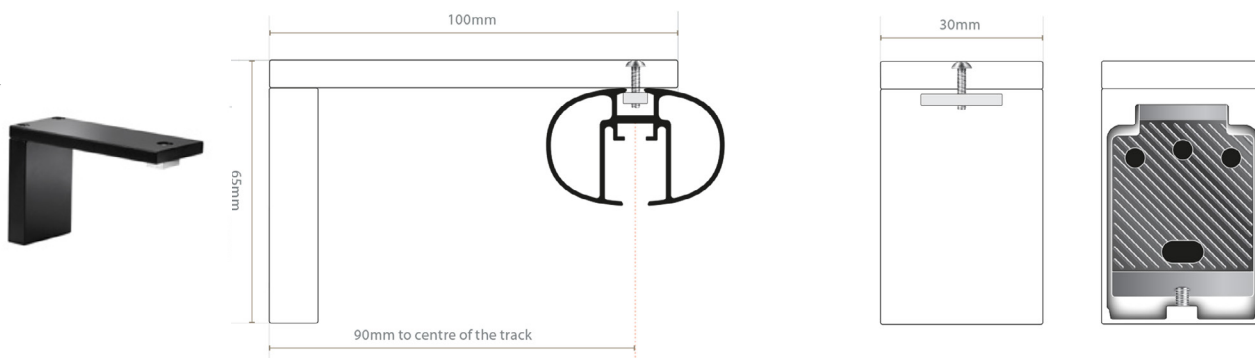

WITH LED LIGHTS

OCULAR DIMENSIONS

CURTAIN TRACK RANGE

CURVE WALL BRACKET 7CM

CURVE WALL BRACKET 12CM

SQUARE WALL BRACKET 9CM

SQUARE WALL BRACKET 11CM

CEILING FIX BRACKET - WITH MAGNETIC COVER

OCULAR DIMENSIONS

CURTAIN TRACK RANGE

OCULAR TRACK PROFILE WITH ROLLER GLIDER

OCULAR COMPONENTS

CURTAIN TRACK RANGE

OCULAR PROFILE 6M LENGTH

POLAR
SKU - 16OC600P

DUNE
SKU - 16OC600D