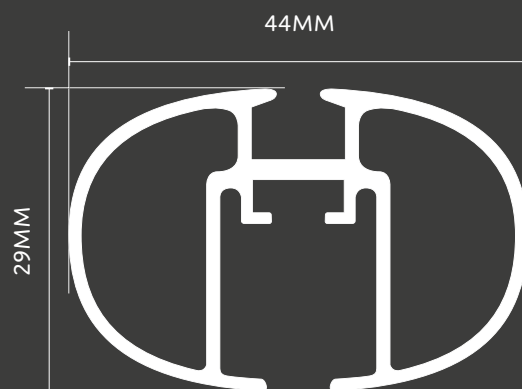

APPRECIATE THE SCIENCE

THE FORMULA BEHIND THE SHAPE OF AN ELLIPSE IS THE LOCUS OF ALL POINTS SUCH THAT THE SUM OF THE DISTANCES FROM TWO FOCI TO ANY POINT ON THE ELLIPSE IS A CONSTANT – THE MATHEMATICAL EQUATION IN CARTESIAN COORDINATES IS $(X/A)^2 + (Y/B)^2 = 1$