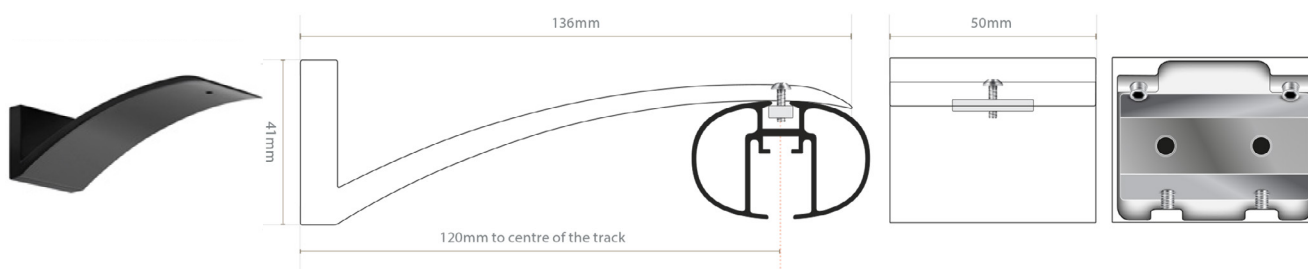

WITH LED LIGHTS

OCULAR DIMENSIONS

CURTAIN TRACK RANGE

CURVE WALL BRACKET 7CM

CURVE WALL BRACKET 12CM

SQUARE WALL BRACKET 9CM

SQUARE WALL BRACKET 11CM

CEILING FIX BRACKET - WITH MAGNETIC COVER