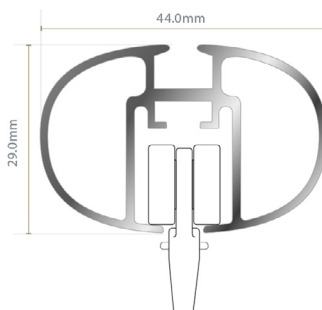

WITH LED LIGHTS

OCULAR DIMENSIONS

CURTAIN TRACK RANGE

CURVE WALL BRACKET 7CM

CURVE WALL BRACKET 12CM

SQUARE WALL BRACKET 9CM

SQUARE WALL BRACKET 11CM

CEILING FIX BRACKET - WITH MAGNETIC COVER

OCULAR DIMENSIONS

CURTAIN TRACK RANGE

OCULAR TRACK PROFILE WITH ROLLER GLIDER

OCULAR COMPONENTS

CURTAIN TRACK RANGE

OCULAR PROFILE 6M LENGTH

POLAR
SKU - 16OC600P

DUNE
SKU - 16OC600D