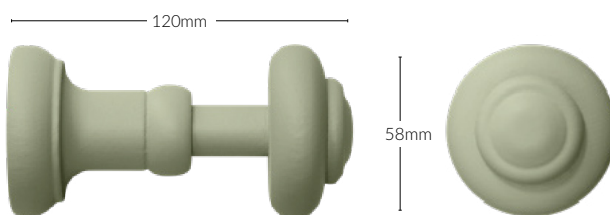

50MM FINISHES

50MM RINGS

CURTAIN RINGS

50MM FINIALS

BALL FINIAL

50MM POLES

SINGLE LENGTHS AVAILABLE UP TO 3.00M

POLE

50MM BRACKETS

CUP BRACKET

RECESS BRACKET

ONE SIZE - HOLD BACK

HOLDBACK