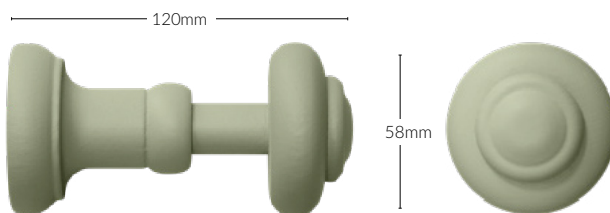

35MM FINISHES

35MM RINGS

CURTAIN RINGS

35MM FINIALS

BALL FINIAL

35MM POLES

SINGLE LENGTHS AVAILABLE UP TO 3.00M

POLE

35MM BRACKETS

CUP BRACKET

RECESS BRACKET

ONE SIZE - HOLD BACK

HOLDBACK

NATUR DIMENSIONS

50MM CURTAIN POLE RANGE

DISCLAIMER: SOME PRODUCTS BY COMPARISON ARE LARGER THAN THEY APPEAR HERE. PLEASE BE MINDFUL OF THE MEASUREMENTS BEFORE ORDERING.

50MM FINISHES

50MM RINGS

CURTAIN RINGS

50MM FINIALS

BALL FINIAL

50MM POLES

SINGLE LENGTHS AVAILABLE UP TO 3.00M

POLE