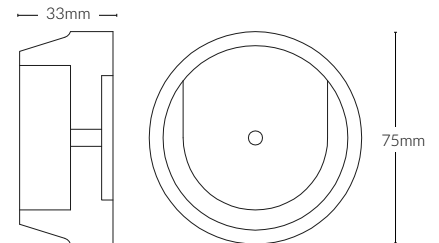

35MM FINISHES

35MM RINGS

CURTAIN RINGS

35MM FINIALS

BALL FINIAL

35MM POLES

SINGLE LENGTHS AVAILABLE UP TO 3.00M

POLE

35MM BRACKETS

CUP BRACKET

RECESS BRACKET

ONE SIZE - HOLD BACK

HOLDBACK

NATUR DIMENSIONS

50MM CURTAIN POLE RANGE

DISCLAIMER: SOME PRODUCTS BY COMPARISON ARE LARGER THAN THEY APPEAR HERE. PLEASE BE MINDFUL OF THE MEASUREMENTS BEFORE ORDERING.

50MM FINISHES

50MM RINGS

CURTAIN RINGS

50MM FINIALS

BALL FINIAL

50MM POLES

SINGLE LENGTHS AVAILABLE UP TO 3.00M

POLE

50MM BRACKETS

CUP BRACKET

RECESS BRACKET

ONE SIZE - HOLD BACK

HOLDBACK