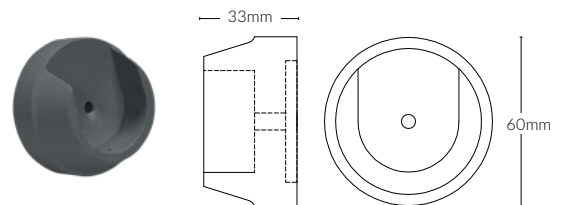

POLE
SET

35MM SKU - 02N3_BTK*
50MM SKU - 02N5_BTK*

* REPLACE THE "_" WITH THE
FIRST TWO DIGITS OF YOUR
CHOSEN LENGTH

NATUR DIMENSIONS

35MM CURTAIN POLE RANGE

DISCLAIMER: SOME PRODUCTS BY COMPARISON ARE LARGER THAN THEY APPEAR HERE. PLEASE BE MINDFUL OF THE MEASUREMENTS BEFORE ORDERING.

35MM FINISHES

35MM RINGS

CURTAIN RINGS

35MM FINIALS

BALL FINIAL

35MM POLES

SINGLE LENGTHS AVAILABLE UP TO 3.00M

POLE

35MM BRACKETS

CUP BRACKET

RECESS BRACKET

ONE SIZE - HOLD BACK

HOLDBACK

NATUR DIMENSIONS

50MM CURTAIN POLE RANGE

DISCLAIMER: SOME PRODUCTS BY COMPARISON ARE LARGER THAN THEY APPEAR HERE. PLEASE BE MINDFUL OF THE MEASUREMENTS BEFORE ORDERING.

50MM FINISHES

50MM RINGS

CURTAIN RINGS

50MM FINIALS

BALL FINIAL

50MM POLES

SINGLE LENGTHS AVAILABLE UP TO 3.00M

POLE