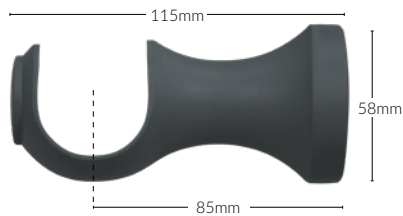

POLE
SET

35MM SKU - 02N3_BTK*
50MM SKU - 02N5_BTK*

* REPLACE THE "_" WITH THE
FIRST TWO DIGITS OF YOUR
CHOSEN LENGTH

NATUR DIMENSIONS

35MM CURTAIN POLE RANGE

DISCLAIMER: SOME PRODUCTS BY COMPARISON ARE LARGER THAN THEY APPEAR HERE. PLEASE BE MINDFUL OF THE MEASUREMENTS BEFORE ORDERING.

35MM FINISHES

35MM RINGS

CURTAIN RINGS

35MM FINIALS

BALL FINIAL

35MM POLES

SINGLE LENGTHS AVAILABLE UP TO 3.00M

POLE

35MM BRACKETS

CUP BRACKET

RECESS BRACKET

ONE SIZE - HOLD BACK

HOLDBACK

NATUR DIMENSIONS

50MM CURTAIN POLE RANGE

DISCLAIMER: SOME PRODUCTS BY COMPARISON ARE LARGER THAN THEY APPEAR HERE. PLEASE BE MINDFUL OF THE MEASUREMENTS BEFORE ORDERING.

50MM FINISHES

50MM RINGS

CURTAIN RINGS

50MM FINIALS

BALL FINIAL

50MM POLES

SINGLE LENGTHS AVAILABLE UP TO 3.00M

POLE