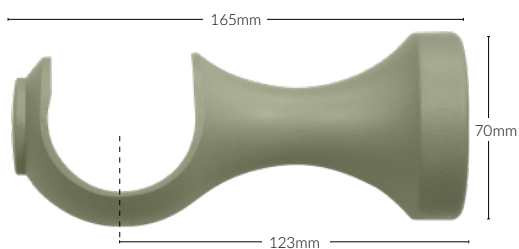

35MM FINISHES

35MM RINGS

CURTAIN RINGS

35MM FINIALS

BALL FINIAL

35MM POLES

SINGLE LENGTHS AVAILABLE UP TO 3.00M

POLE

35MM BRACKETS

CUP BRACKET

RECESS BRACKET

ONE SIZE - HOLD BACK

HOLDBACK

NATUR DIMENSIONS

50MM CURTAIN POLE RANGE

DISCLAIMER: SOME PRODUCTS BY COMPARISON ARE LARGER THAN THEY APPEAR HERE. PLEASE BE MINDFUL OF THE MEASUREMENTS BEFORE ORDERING.

50MM FINISHES

50MM RINGS

CURTAIN RINGS

50MM FINIALS

BALL FINIAL

50MM POLES

SINGLE LENGTHS AVAILABLE UP TO 3.00M

POLE

50MM BRACKETS

CUP BRACKET

RECESS BRACKET

ONE SIZE - HOLD BACK

HOLDBACK