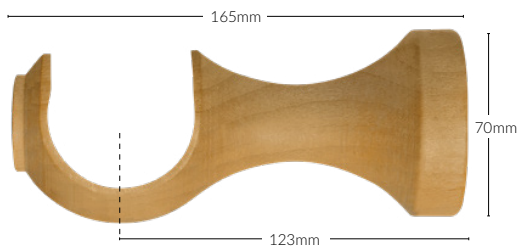

NATUR DIMENSIONS

35MM CURTAIN POLE RANGE

DISCLAIMER: SOME PRODUCTS BY COMPARISON ARE LARGER THAN THEY APPEAR HERE. PLEASE BE MINDFUL OF THE MEASUREMENTS BEFORE ORDERING.

35MM FINISHES

35MM RINGS

CURTAIN RINGS

ONE SIZE - HOLD BACK

HOLDBACK

NATUR DIMENSIONS

50MM CURTAIN POLE RANGE

DISCLAIMER: SOME PRODUCTS BY COMPARISON ARE LARGER THAN THEY APPEAR HERE. PLEASE BE MINDFUL OF THE MEASUREMENTS BEFORE ORDERING.

50MM FINISHES

50MM RINGS

CURTAIN RINGS

50MM FINIALS

BALL FINIAL

50MM POLES

SINGLE LENGTHS AVAILABLE UP TO 3.00M

POLE

50MM BRACKETS

CUP BRACKET

RECESS BRACKET

ONE SIZE - HOLD BACK

HOLDBACK