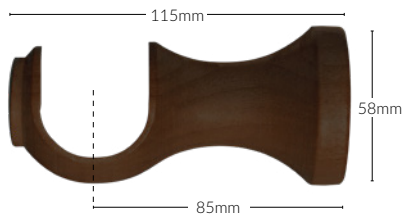

NATUR DIMENSIONS

35MM CURTAIN POLE RANGE

DISCLAIMER: SOME PRODUCTS BY COMPARISON ARE LARGER THAN THEY APPEAR HERE. PLEASE BE MINDFUL OF THE MEASUREMENTS BEFORE ORDERING.

35MM FINISHES

35MM RINGS

CURTAIN RINGS

35MM FINIALS

BALL FINIAL

35MM POLES

SINGLE LENGTHS AVAILABLE UP TO 3.00M

POLE

35MM BRACKETS

CUP BRACKET

RECESS BRACKET

ONE SIZE - HOLD BACK

HOLDBACK

NATUR DIMENSIONS

50MM CURTAIN POLE RANGE

DISCLAIMER: SOME PRODUCTS BY COMPARISON ARE LARGER THAN THEY APPEAR HERE. PLEASE BE MINDFUL OF THE MEASUREMENTS BEFORE ORDERING.

50MM FINISHES

50MM RINGS

CURTAIN RINGS

50MM FINIALS

BALL FINIAL

50MM POLES

SINGLE LENGTHS AVAILABLE UP TO 3.00M

POLE

50MM BRACKETS