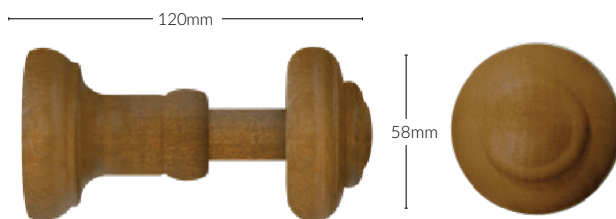

NATUR DIMENSIONS

35MM CURTAIN POLE RANGE

DISCLAIMER: SOME PRODUCTS BY COMPARISON ARE LARGER THAN THEY APPEAR HERE. PLEASE BE MINDFUL OF THE MEASUREMENTS BEFORE ORDERING.

35MM FINISHES

35MM RINGS

CURTAIN RINGS

ONE SIZE - HOLD BACK

HOLDBACK

NATUR DIMENSIONS

50MM CURTAIN POLE RANGE

DISCLAIMER: SOME PRODUCTS BY COMPARISON ARE LARGER THAN THEY APPEAR HERE. PLEASE BE MINDFUL OF THE MEASUREMENTS BEFORE ORDERING.

50MM FINISHES

50MM RINGS

CURTAIN RINGS

50MM FINIALS

BALL FINIAL

50MM POLES

SINGLE LENGTHS AVAILABLE UP TO 3.00M

POLE

50MM BRACKETS

CUP BRACKET

RECESS BRACKET

ONE SIZE - HOLD BACK

HOLDBACK