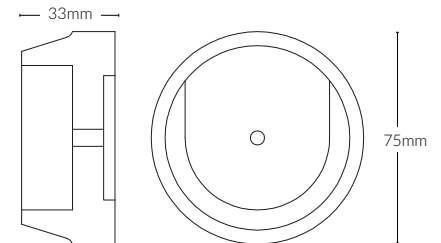

RECESS BRACKET