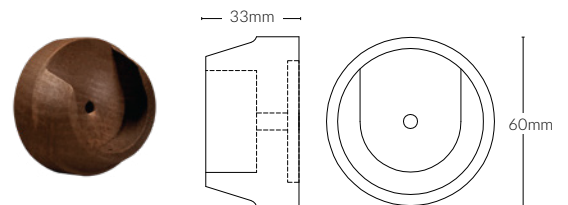

NATUR DIMENSIONS

35MM CURTAIN POLE RANGE

DISCLAIMER: SOME PRODUCTS BY COMPARISON ARE LARGER THAN THEY APPEAR HERE. PLEASE BE MINDFUL OF THE MEASUREMENTS BEFORE ORDERING.

35MM FINISHES

35MM RINGS

CURTAIN RINGS

35MM FINIALS

BALL FINIAL

35MM POLES

SINGLE LENGTHS AVAILABLE UP TO 3.00M

POLE

35MM BRACKETS

CUP BRACKET

RECESS BRACKET

ONE SIZE - HOLD BACK

HOLDBACK

NATUR DIMENSIONS

50MM CURTAIN POLE RANGE

DISCLAIMER: SOME PRODUCTS BY COMPARISON ARE LARGER THAN THEY APPEAR HERE. PLEASE BE MINDFUL OF THE MEASUREMENTS BEFORE ORDERING.

50MM FINISHES

50MM RINGS

CURTAIN RINGS

50MM FINIALS

BALL FINIAL

50MM POLES

SINGLE LENGTHS AVAILABLE UP TO 3.00M

POLE

50MM BRACKETS