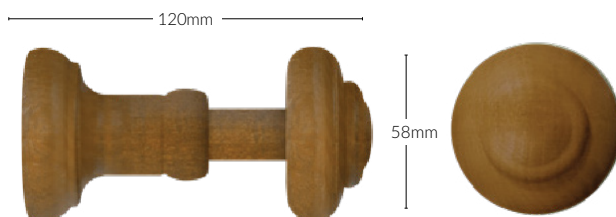

NATUR DIMENSIONS

35MM CURTAIN POLE RANGE

DISCLAIMER: SOME PRODUCTS BY COMPARISON ARE LARGER THAN THEY APPEAR HERE. PLEASE BE MINDFUL OF THE MEASUREMENTS BEFORE ORDERING.

35MM FINISHES

35MM RINGS

CURTAIN RINGS

35MM FINIALS

BALL FINIAL

35MM POLES

SINGLE LENGTHS AVAILABLE UP TO 3.00M

POLE

35MM BRACKETS

CUP BRACKET

RECESS BRACKET

ONE SIZE - HOLD BACK

HOLDBACK

NATUR DIMENSIONS

50MM CURTAIN POLE RANGE

DISCLAIMER: SOME PRODUCTS BY COMPARISON ARE LARGER THAN THEY APPEAR HERE. PLEASE BE MINDFUL OF THE MEASUREMENTS BEFORE ORDERING.

50MM FINISHES

50MM RINGS

CURTAIN RINGS

50MM FINIALS

BALL FINIAL

50MM POLES

SINGLE LENGTHS AVAILABLE UP TO 3.00M

POLE

50MM BRACKETS