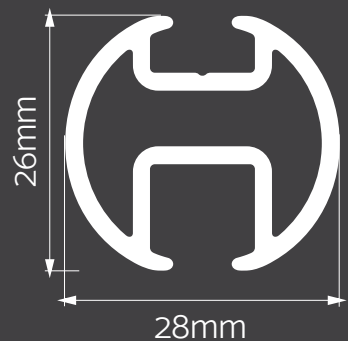

CURVED PROFILE