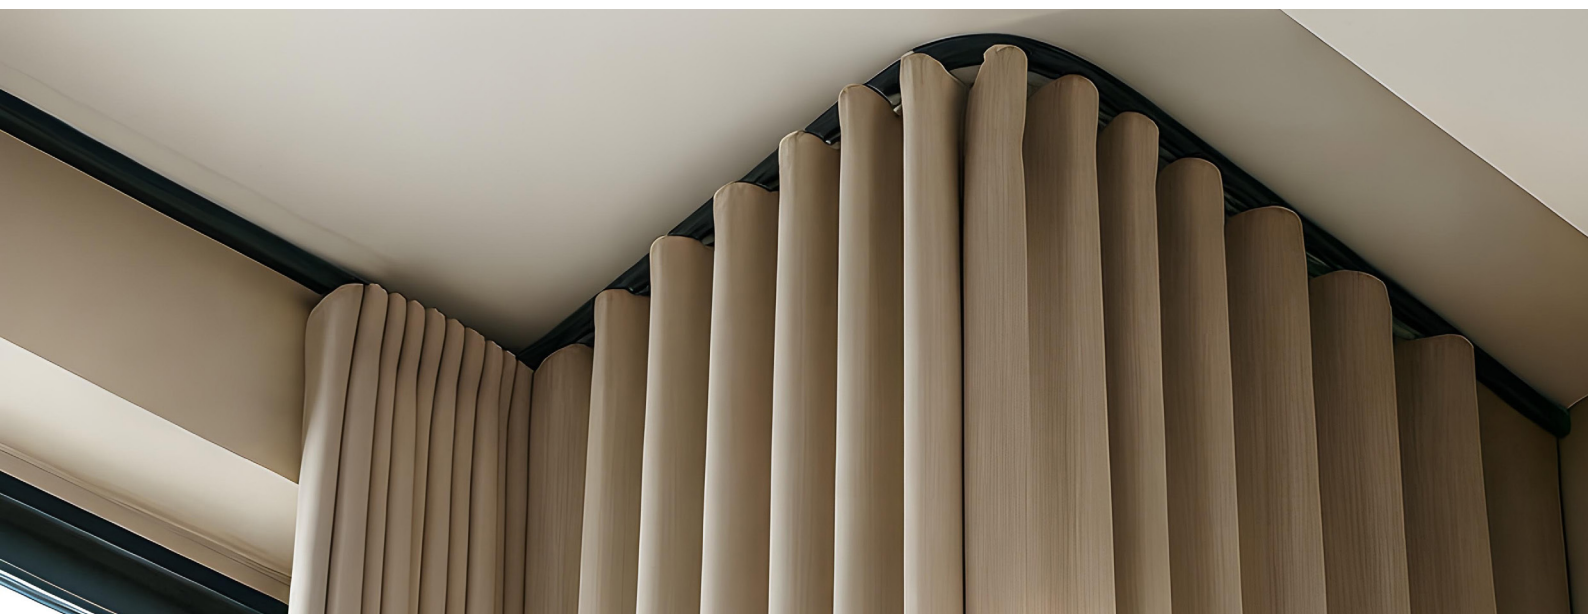

SURGEWAVE® NEAT PLEAT GUIDE

SKU - 16SURNP-