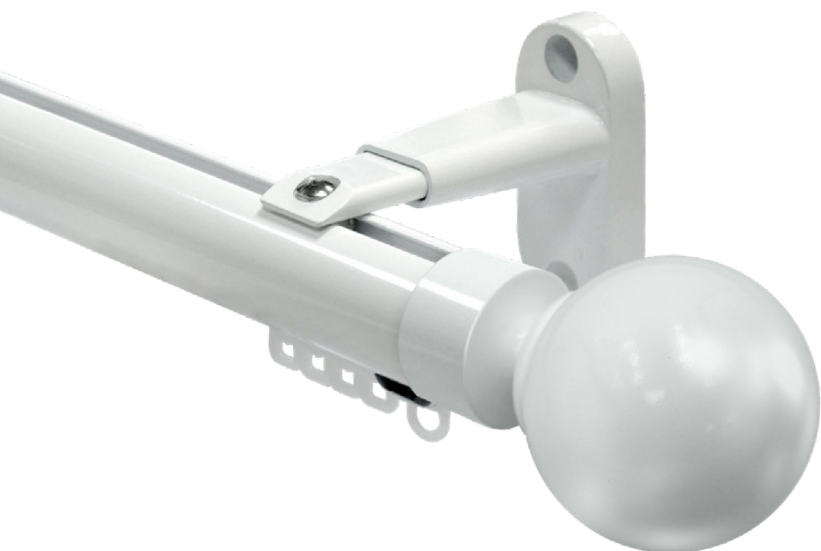

MOTIVA ROUND BRACKETS

CURTAIN TRACK RANGE

SHORT ADJUSTABLE WALL BRACKET