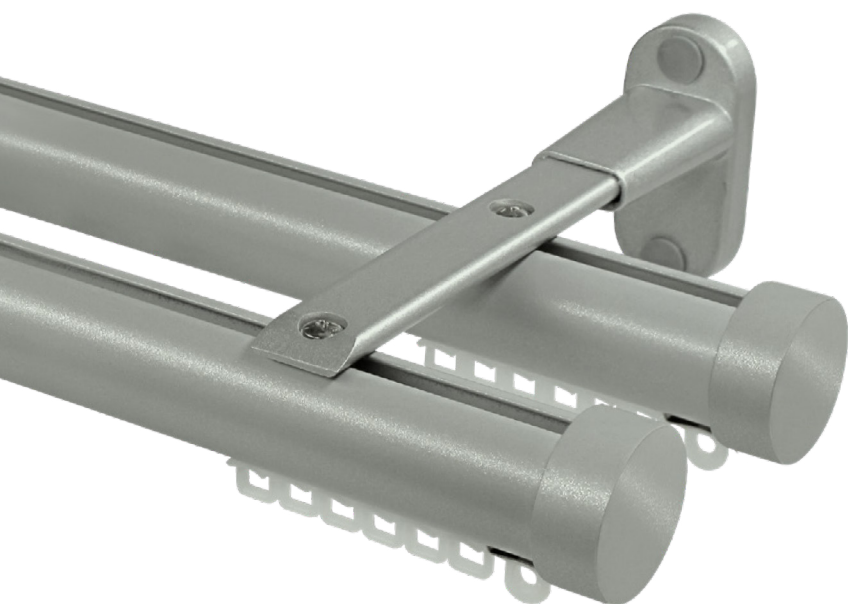

LONG ADJUSTABLE WALL BRACKET- WITH DOUBLE-TRACK OPTION