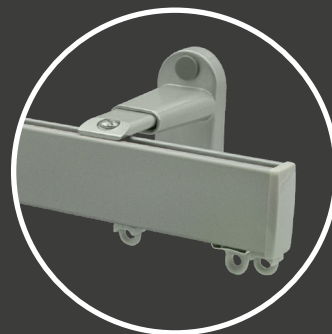

INTRODUCING MOTIVA FLAT, THE CURTAIN TRACK WITH A MODERN TOUCH THAT TRULY STANDS OUT. ITS TALL, SLEEK DESIGN WILL BRING A CONTEMPORARY EDGE TO TRADITIONAL WINDOW TREATMENTS.

WHY CHOOSE MOTIVA FLAT...

WHAT SETS MOTIVA FLAT APART IS THE MINIMALIST PROFILE WHICH OFFERS A STREAMLINED AESTHETIC THAT SEAMLESSLY BLENDS WITH MODERN INTERIORS. IT PRIORITISES SUBTLETY AND SPACE-SAVING, ALLOWING THE CURTAINS TO SHINE AS THE FOCAL POINT. WITH VERSATILE BENDING AND INSTALLATION OPTIONS, IT EFFORTLESSLY ADAPTS TO VARIOUS WINDOW SIZES, OR ROOM DIVIDERSHAPES AND CONFIGURATIONS.

THE SMOOTH AND EFFORTLESS FUNCTIONALITY OF MOTIVA FLAT ADDS TO ITS APPEAL. CURTAINS GLIDE EFFORTLESSLY ALONG THE TRACK, PROVIDING PRECISE CONTROL OVER LIGHT, PRIVACY AND AMBIENCE.

MINIMALIST PROFILE

AVAILABLE IN THREE CONTEMPORARY COLOURS

WHITE

BLACK

SILVER

MULTIPLE BRACKET OPTIONS

MOTIVA BRACKETS COVER EVERY FIXING SCENARIO: SHORT ADJUSTABLE WALL BRACKETS KEEP TRACKS TIGHT TO THE WALL, LONG VERSIONS PROJECT FURTHER TO CLEAR DEEPER REVEALS OR LAYERED CURTAINS, AND CEILING BRACKETS GIVE A DISCREET TOP-FIX.