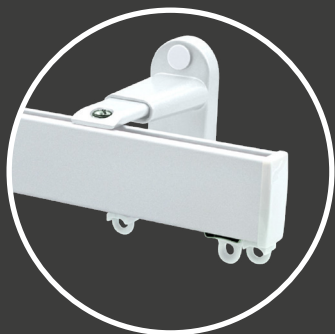

INTRODUCING MOTIVA FLAT, THE CURTAIN TRACK WITH A MODERN TOUCH THAT TRULY STANDS OUT. ITS TALL, SLEEK DESIGN WILL BRING A CONTEMPORARY EDGE TO TRADITIONAL WINDOW TREATMENTS.

WHY CHOOSE MOTIVA FLAT...

WHAT SETS MOTIVA FLAT APART IS THE MINIMALIST PROFILE WHICH OFFERS A STREAMLINED AESTHETIC THAT SEAMLESSLY BLENDS WITH MODERN INTERIORS. IT PRIORITISES SUBTLETY AND SPACE-SAVING, ALLOWING THE CURTAINS TO SHINE AS THE FOCAL POINT. WITH VERSATILE BENDING AND INSTALLATION OPTIONS, IT EFFORTLESSLY ADAPTS TO VARIOUS WINDOW SIZES, OR ROOM DIVIDERSHAPES AND CONFIGURATIONS.

THE SMOOTH AND EFFORTLESS FUNCTIONALITY OF MOTIVA FLAT ADDS TO ITS APPEAL. CURTAINS GLIDE EFFORTLESSLY ALONG THE TRACK, PROVIDING PRECISE CONTROL OVER LIGHT, PRIVACY AND AMBIENCE.

MINIMALIST PROFILE

AVAILABLE IN THREE CONTEMPORARY COLOURS

WHITE

BLACK

SILVER

MULTIPLE BRACKET OPTIONS

MOTIVA BRACKETS COVER EVERY FIXING SCENARIO: SHORT ADJUSTABLE WALL BRACKETS KEEP TRACKS TIGHT TO THE WALL, LONG VERSIONS PROJECT FURTHER TO CLEAR DEEPER REVEALS OR LAYERED CURTAINS, AND CEILING BRACKETS GIVE A DISCREET TOP-FIX.