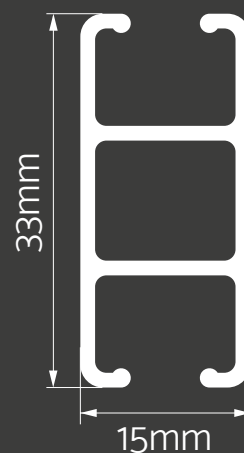

MINIMALIST PROFILE