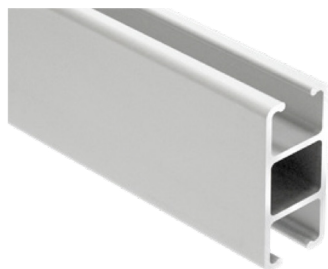

MOTIVA FLAT COMPONENTS

CURTAIN TRACK RANGE

MOTIVA FLAT PROFILE

WHITE
SKU - 16MF600W