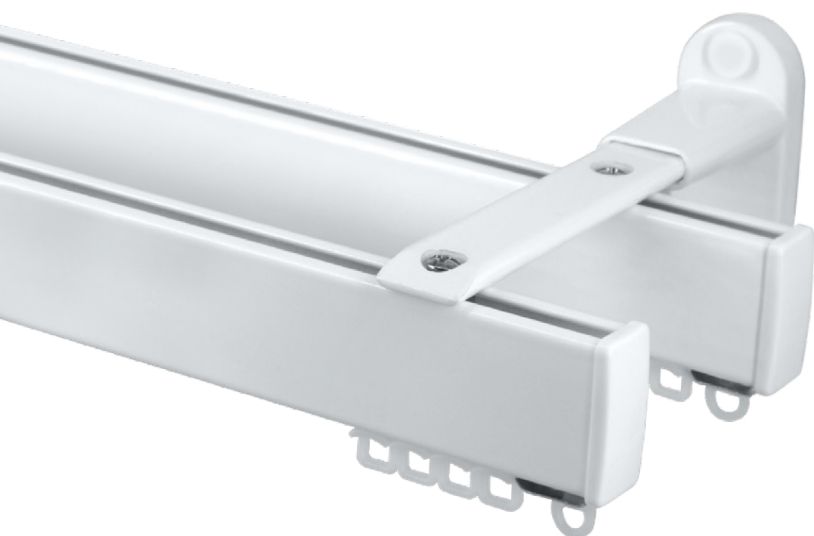

LONG ADJUSTABLE WALL BRACKET- WITH DOUBLE-TRACK OPTION