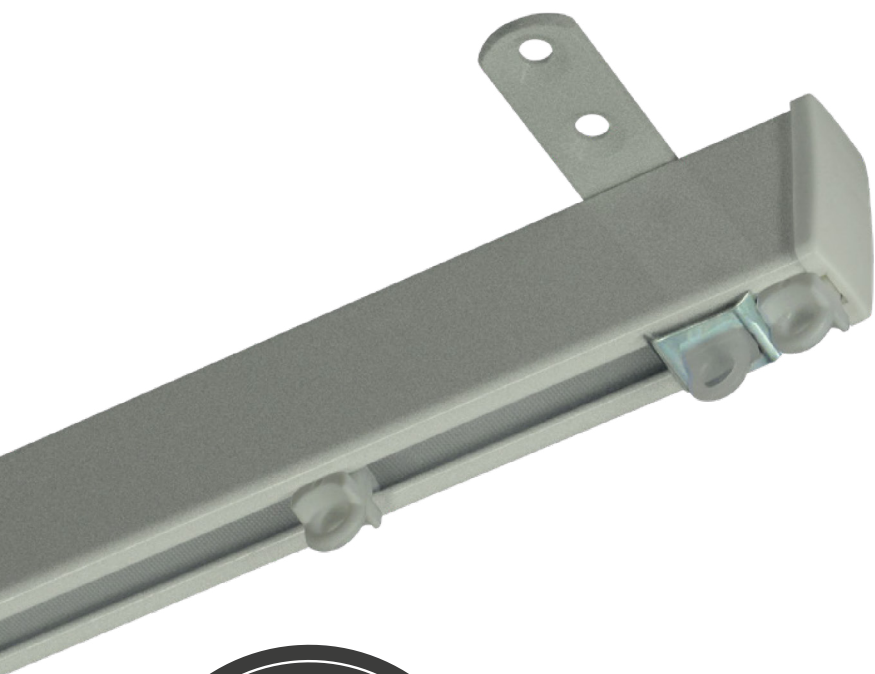

WHITE

BLACK

SILVER

MULTIPLE BRACKET OPTIONS

MOTIVA BRACKETS COVER EVERY FIXING SCENARIO: SHORT ADJUSTABLE WALL BRACKETS KEEP TRACKS TIGHT TO THE WALL, LONG VERSIONS PROJECT FURTHER TO CLEAR DEEPER REVEALS OR LAYERED CURTAINS, AND CEILING BRACKETS GIVE A DISCREET TOP-FIX.

BLACK
SKU - 16MOB3CK

SILVER
SKU - 16MOB3CT

LONG ADJUSTABLE WALL BRACKET- WITH DOUBLE-TRACK OPTION

WHITE
SKU - 16MOB6CW

BLACK
SKU - 16MOB6CK

SILVER
SKU - 16MOB6CT

MOTIVA FLAT BRACKETS

CURTAIN TRACK RANGE

CEILING BRACKET

WHITE
SKU - 16MOBCCW

BLACK
SKU - 16MOBCCK

SILVER
SKU - 16MOBCCCT

IDEAL FOR
SITUATIONS WHERE
WALL MOUNTING
ISN'T SUITABLE,
ENSURING
STRONG & SECURE
SUPPORT.

MOTIVA FLAT COMPONENTS

CURTAIN TRACK RANGE