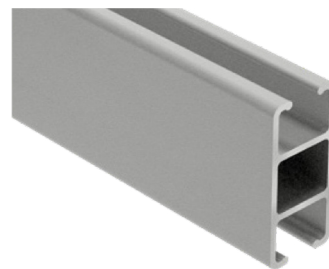

SILVER
SKU - 16MF600T