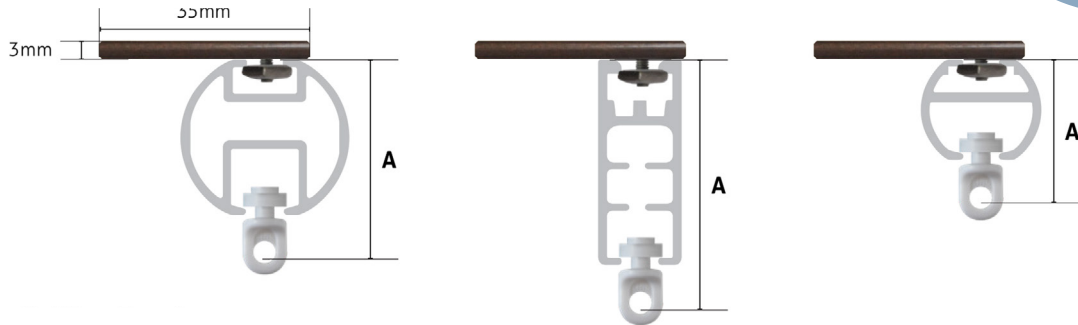

34 FLAT  
PEARL BEIGE

34 FLAT  
BLACK SHEEN

34 FLAT  
WHITE SHEEN

34 FLAT  
SILVER SHEEN

DISTINCTION COMPLETE KIT ARE AVAILABLE MADE-TO-MEASURE FROM 1.25M TO 6.00M AS STANDARD IN 25CM INCREMENTS. LARGER SIZES ARE AVAILABLE TO SPECIFIC REQUEST

## BRACKET DIMENSIONS