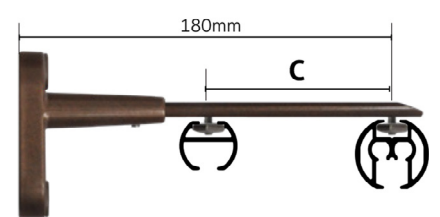

LONG ADJUSTABLE DOUBLE POLE