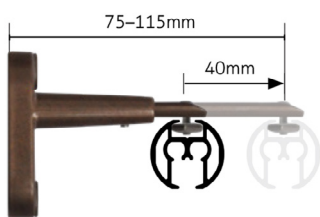

ADJUSTABLE WALL BRACKETS

WALL BRACKETS (40MM DEPTH ADJUSTMENT AS STANDARD)	STANDARD ADJUSTABLE BRACKET	LONG ADJUSTABLE BRACKET(USE FOR DOUBLE SYSTEM)
B: WALL TO CENTRE OF POLE	75-115MM	140-180MM
C: DISTANCE BETWEEN THE FRONT AND BACK POLES ON DOUBLE POLE SYSTEM	N/A	70MM* *THIS BRACKET CAN BE MODIFIED TO ALLOW FOR SURGEWAVE 60 TO BE USED ON THE FRONT AND REAR POLE UPON REQUEST.

THESE MEASURES ARE AN INDICATION AND COULD BE SUBJECT TO CHANGE DUE TO COMPONENT SUPPLY ISSUES ETC. WE RECOMMEND TRACKS ARE FITTED FIRST AND MEASUREMENTS TAKEN BEFORE THE CURTAINS ARE MADE.

STANDARD ADJUSTABLE