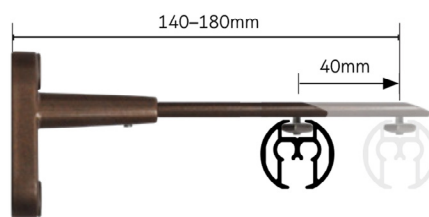

LONG ADJUSTABLE