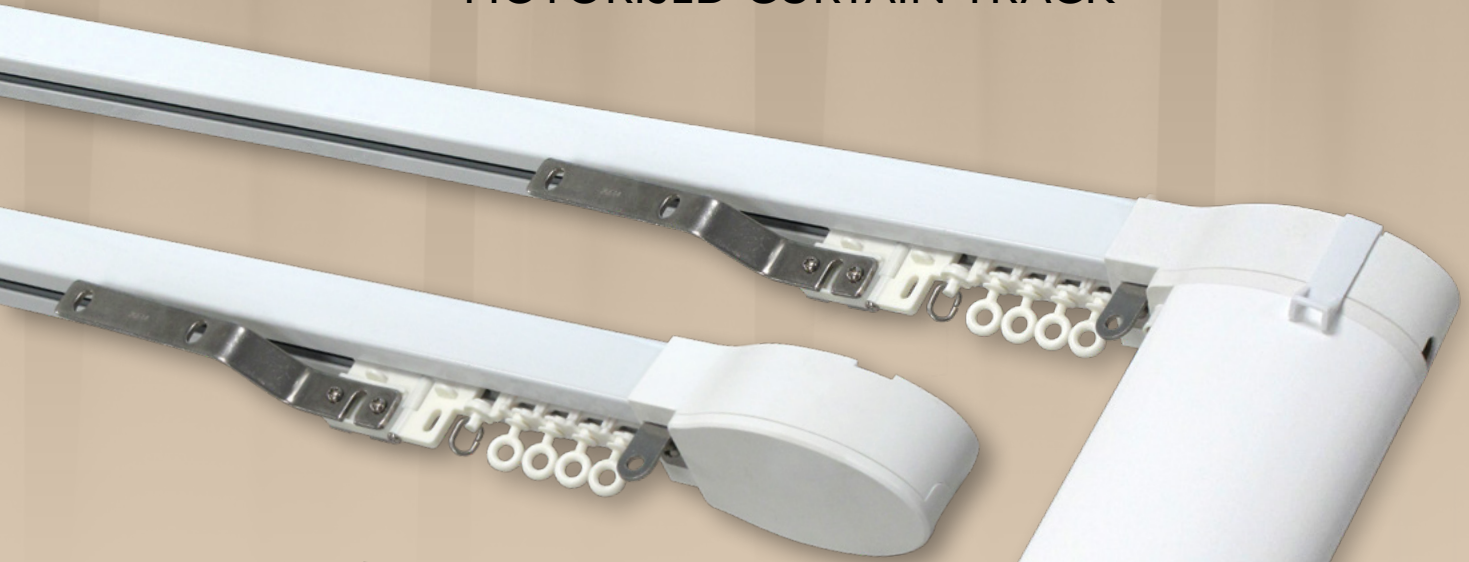

RENAISSANCE

Glide-Aside[®] Wired

MOTORISED CURTAIN TRACK

**240v
WIRED**

**KG
100kg
MAX**

MOTORISED

Glide-Aside® Wired

MOTORISED CURTAIN TRACK

 **MOTORISED**

RENAISSANCE

KEY FEATURES:

Glide-Aside® can be set for single side draw or centre opening curtains

Glide-Aside® Wired track has a strong 6mm groove aluminium profile suitable for up to 100kgs of curtain

Glide-Aside® + SurgeWave

SurgeWave™ System gives a consistent heading without having to pull any strings and with your curtains open **SurgeWave™** stacks back to give a tidy, minimalistic look.

Upgrade to our **Roller SurgeWave Gliders** and together with SurgeWave Tape in your curtains heading you will get smooth, consistent waves in your fabric which effortlessly glides along your Glide-Aside Track. Available in either 60mm or 80mm spacing.

Strong steel wire strengthened Drive Belt

Heavy-duty profile suitable for up to 100kg of curtain

Easy to use lever brackets for quick installation

Extra large Smooth-running Roller Gliders

240v WIRED

100kg MAX