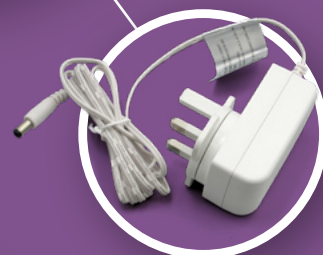

A variety of Control options available - inc Smart Home devices

MOTORISED

**KEY FEATURES**

- Steel wire strengthened drive belt
- Simple installation with lever brackets
- Extra smooth-running large roller gliders
- A variety of Remote Control options available\*
- Single side-draw or centre opening option
- Can also be opened or closed at the tug of the curtain