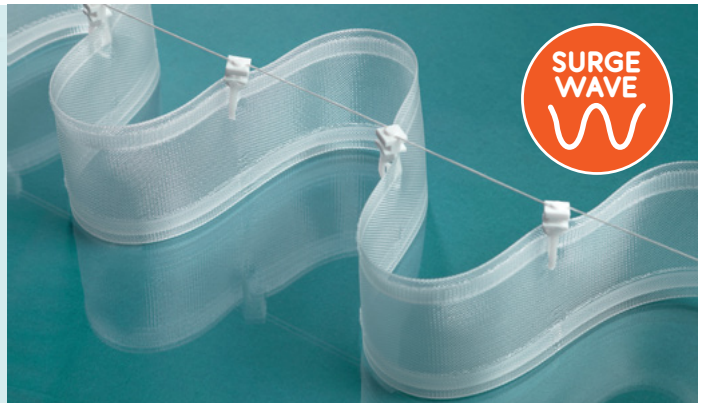

## Glide-Aside® Control Options

Glide-Aside® kits are supplied with a dual channel handheld remote

Optional **Glide-Aside®** 15 Channel LCD-screen dual remote also available

Glide-Aside® will also operate at the tug of the curtain

### Glide-Aside® + SurgeWave

**SurgeWave™** System gives a consistent heading without having to pull any strings and with your curtains open **SurgeWave™** stacks back to give a tidy, minimalistic look.

Upgrade to our **Roller SurgeWave Gliders** and together with SurgeWave Tape in your curtains heading you will get smooth, consistent waves in your fabric which effortlessly glides along your Glide-Aside Track. Available in either 60mm or 80mm spacing.