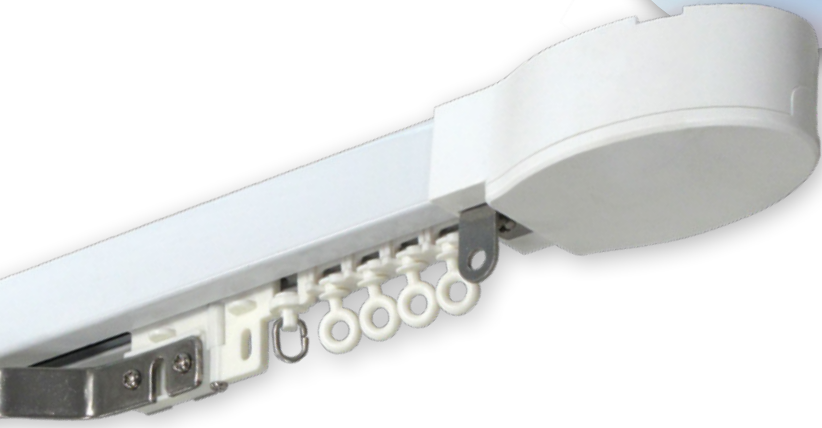

# Glide-Aside® Battery

MOTORISED CURTAIN TRACK

 **MOTORISED**

RENAISSANCE

KEY FEATURES:

-  **SURGE WAVE COMPATIBLE**
-  **MADE TO MEASURE**
-  **KITS AVAILABLE**
-  **REMOTE OPERATION**
-  **ROLLER GLIDERS**
-  **AUTOMATIC TUG START**
-  **BATTERY OPTION**
-  **5-YEAR GUARANTEE**
-  **INHERENTLY CHILD SAFE**

Glide-Aside® can be set for single side draw or centre opening curtains

Glide-Aside® Battery track has a strong 6mm groove aluminium profile suitable for up to 50kgs of curtain